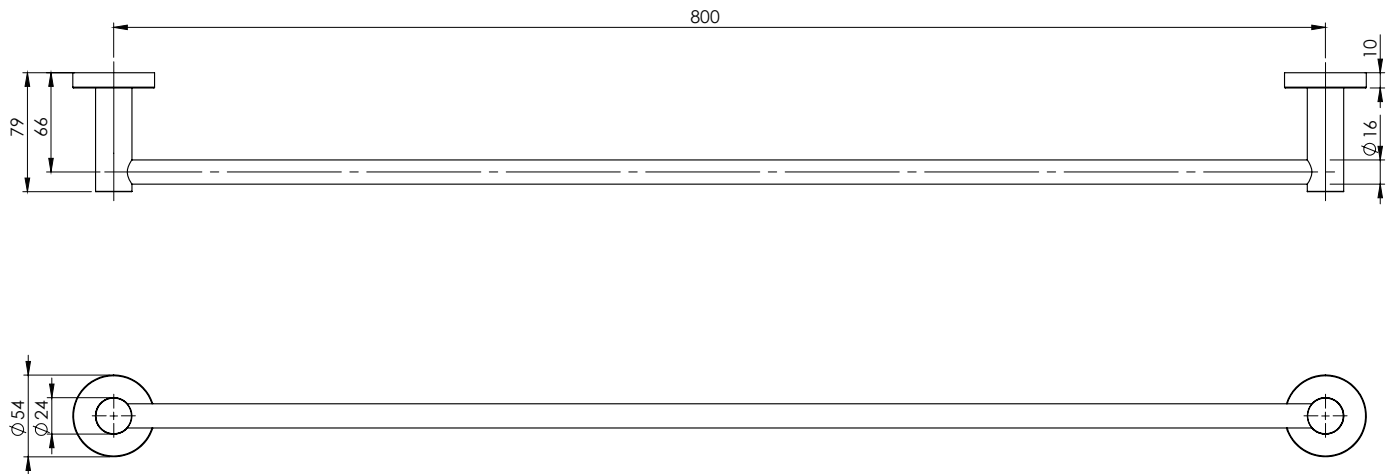

PHOENIX

RADII

SINGLE TOWEL RAIL 800MM ROUND PLATE

PRODUCT CODE: RA803 BN
 FINISH: BRUSHED NICKEL
 WELS: N/A

MAINTENANCE AND CARE:

- All surfaces should be cleaned with mild liquid detergent or soap and water.
- Do not use cream cleaners or citrus based cleaning products, as they are abrasive.
- Use of unsuitable cleaning agents may damage the surface. Any damage caused in this way will not be covered by warranty.

PACKAGING INCLUDES

- 1 x Single towel rail 800mm round plate
- 1 x Installation kit
- 1 x Installation instructions
- 1 x Warranty card

AVAILABLE IN:

FOR MORE INFORMATION VISIT
www.phoenixtapware.com.au

While we aim to ensure the specifications shown are correct at time of printing, Phoenix Tapware reserves the right to make modifications without prior notice. Always use the physical product measurements for mark-ups and roughing-in as the line drawing shown may differ from the actual product over time. All measurements are shown in millimetres.