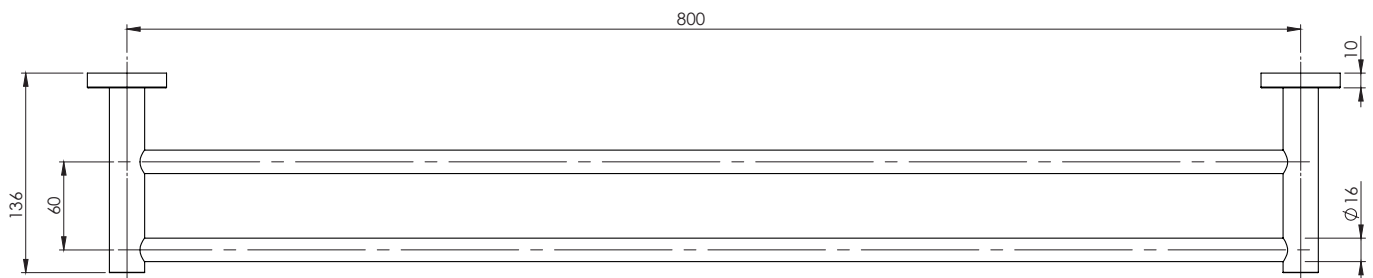

PHOENIX

SPECIFICATIONS

RADII

DOUBLE TOWEL RAIL 800MM ROUND PLATE

PRODUCT CODE: RA812 GM
 FINISH: GUN METAL
 WELS: N/A

MAINTENANCE AND CARE:

- All surfaces should be cleaned with mild liquid detergent or soap and water.
- Do not use cream cleaners or citrus based cleaning products, as they are abrasive.
- Use of unsuitable cleaning agents may damage the surface. Any damage caused in this way will not be covered by warranty.

AVAILABLE IN:

FOR MORE INFORMATION VISIT
www.phoenixtapware.com.au

PACKAGING INCLUDES

- 1 x Double towel rail 800mm round plate
- 1 x Installation kit
- 1 x Installation instructions
- 1 x Warranty card

PLEASE [CLICK HERE](#) TO VIEW FULL WARRANTY

While we aim to ensure the specifications shown are correct at time of printing, Phoenix Tapware reserves the right to make modifications without prior notice. Always use the physical product measurements for mark-ups and roughing-in as the line drawing shown may differ from the actual product over time. All measurements are shown in millimetres.