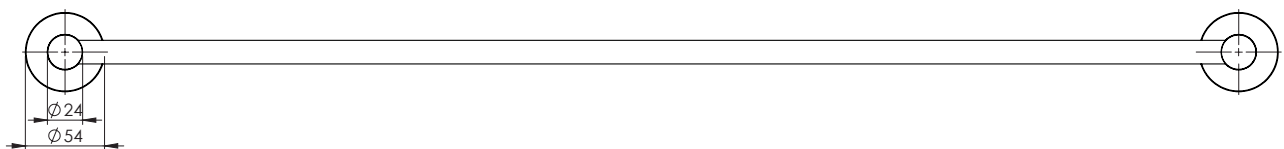

PHOENIX

SPECIFICATIONS

RADII

DOUBLE TOWEL RAIL 800MM ROUND PLATE

PRODUCT CODE: RA812 GM
 FINISH: GUN METAL
 WELS: N/A

MAINTENANCE AND CARE:

- All surfaces should be cleaned with mild liquid detergent or soap and water.
- Do not use cream cleaners or citrus based cleaning products, as they are abrasive.
- Use of unsuitable cleaning agents may damage the surface. Any damage caused in this way will not be covered by warranty.

AVAILABLE IN:

FOR MORE INFORMATION VISIT
www.phoenixtapware.com.au

PACKAGING INCLUDES

- 1 x Double towel rail 800mm round plate
- 1 x Installation kit
- 1 x Installation instructions
- 1 x Warranty card

PLEASE [CLICK HERE](#) TO VIEW FULL WARRANTY

While we aim to ensure the specifications shown are correct at time of printing, Phoenix Tapware reserves the right to make modifications without prior notice. Always use the physical product measurements for mark-ups and roughing-in as the line drawing shown may differ from the actual product over time. All measurements are shown in millimetres.