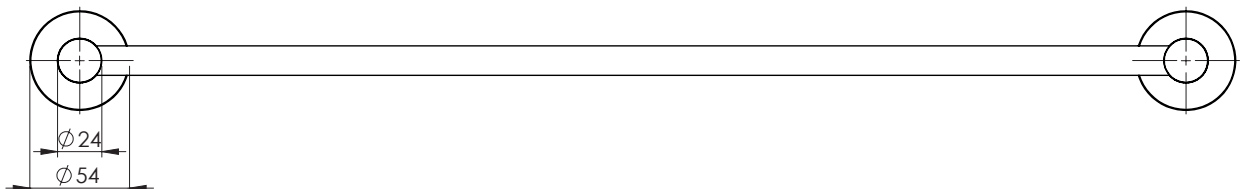

PHOENIX

RADII

DOUBLE TOWEL RAIL 600MM ROUND PLATE

PRODUCT CODE: RA813 GM
 FINISH: GUN METAL
 WELS: N/A

MAINTENANCE AND CARE:

- All surfaces should be cleaned with mild liquid detergent or soap and water.
- Do not use cream cleaners or citrus based cleaning products, as they are abrasive.
- Use of unsuitable cleaning agents may damage the surface. Any damage caused in this way will not be covered by warranty.

PACKAGING INCLUDES

- 1 x Double towel rail 600mm round plate
- 1 x Installation kit
- 1 x Installation instructions
- 1 x Warranty card

AVAILABLE IN:

FOR MORE INFORMATION VISIT
www.phoenixtapware.com.au

While we aim to ensure the specifications shown are correct at time of printing, Phoenix Tapware reserves the right to make modifications without prior notice. Always use the physical product measurements for mark-ups and roughing-in as the line drawing shown may differ from the actual product over time. All measurements are shown in millimetres.