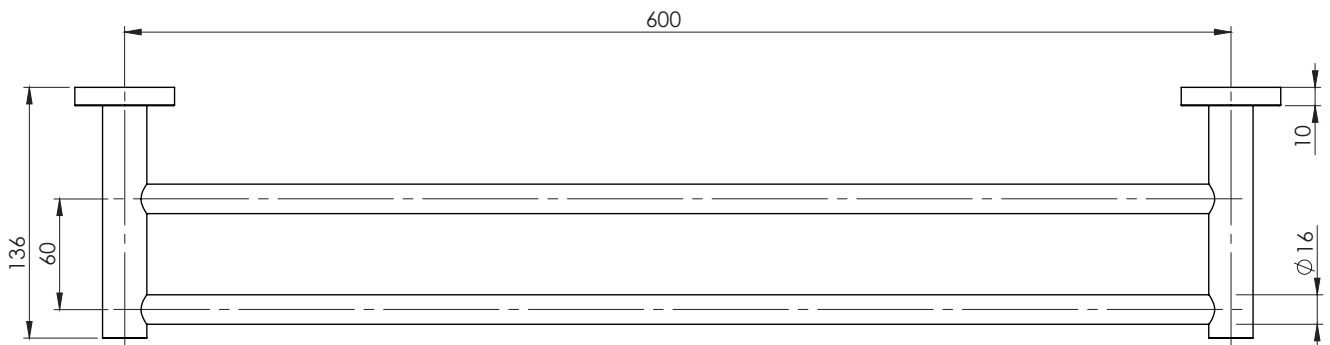

PHOENIX

RADII

DOUBLE TOWEL RAIL 600MM ROUND PLATE

PRODUCT CODE: RA813 GM
 FINISH: GUN METAL
 WELS: N/A

MAINTENANCE AND CARE:

- All surfaces should be cleaned with mild liquid detergent or soap and water.
- Do not use cream cleaners or citrus based cleaning products, as they are abrasive.
- Use of unsuitable cleaning agents may damage the surface. Any damage caused in this way will not be covered by warranty.

PACKAGING INCLUDES

- 1 x Double towel rail 600mm round plate
- 1 x Installation kit
- 1 x Installation instructions
- 1 x Warranty card

AVAILABLE IN:

FOR MORE INFORMATION VISIT
www.phoenixtapware.com.au

While we aim to ensure the specifications shown are correct at time of printing, Phoenix Tapware reserves the right to make modifications without prior notice. Always use the physical product measurements for mark-ups and roughing-in as the line drawing shown may differ from the actual product over time. All measurements are shown in millimetres.