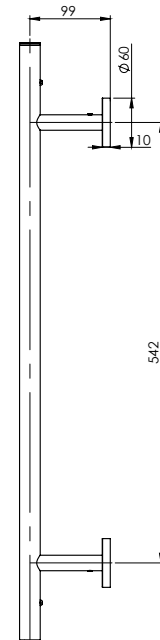

PHOENIX

SPECIFICATIONS

RADII

TOWEL LADDER 550 X 740MM ROUND PLATE

PRODUCT CODE:	RA870 MB
FINISH:	MATTE BLACK
WELS:	N/A

MAINTENANCE AND CARE:

- All surfaces should be cleaned with mild liquid detergent or soap and water.
- Do not use cream cleaners or citrus based cleaning products, as they are abrasive.
- Use of unsuitable cleaning agents may damage the surface. Any damage caused in this way will not be covered by warranty.

AVAILABLE IN:

FOR MORE INFORMATION VISIT
www.phoenixtapware.com.au

PACKAGING INCLUDES

- 1 x Towel ladder 550 x740mm round plate
- 1 x Installation kit
- 1 x Installation instructions
- 1 x Warranty card

PLEASE [CLICK HERE](#) TO VIEW FULL WARRANTY

While we aim to ensure the specifications shown are correct at time of printing, Phoenix Tapware reserves the right to make modifications without prior notice. Always use the physical product measurements for mark-ups and roughing-in as the line drawing shown may differ from the actual product over time. All measurements are shown in millimetres.