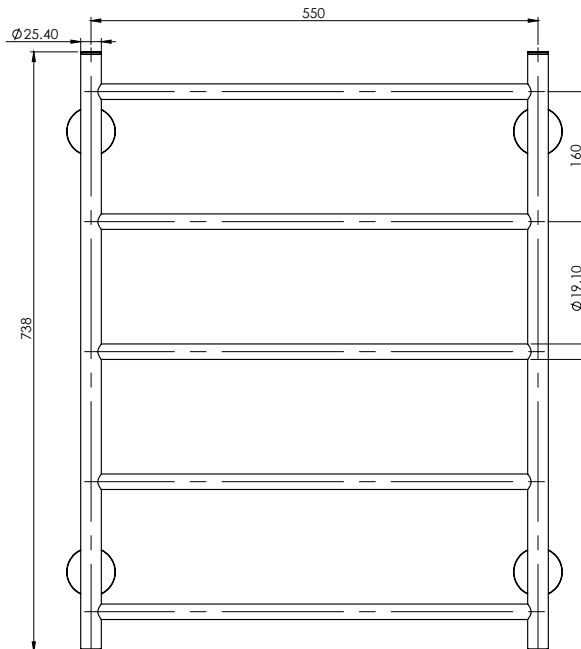

PHOENIX

SPECIFICATIONS

RADII

TOWEL LADDER 550 X 740MM ROUND PLATE

PRODUCT CODE:	RA870 MB
FINISH:	MATTE BLACK
WELS:	N/A

MAINTENANCE AND CARE:

- All surfaces should be cleaned with mild liquid detergent or soap and water.
- Do not use cream cleaners or citrus based cleaning products, as they are abrasive.
- Use of unsuitable cleaning agents may damage the surface. Any damage caused in this way will not be covered by warranty.

AVAILABLE IN:

FOR MORE INFORMATION VISIT
www.phoenixtapware.com.au

PACKAGING INCLUDES

- 1 x Towel ladder 550 x740mm round plate
- 1 x Installation kit
- 1 x Installation instructions
- 1 x Warranty card

PLEASE [CLICK HERE](#) TO VIEW FULL WARRANTY

While we aim to ensure the specifications shown are correct at time of printing, Phoenix Tapware reserves the right to make modifications without prior notice. Always use the physical product measurements for mark-ups and roughing-in as the line drawing shown may differ from the actual product over time. All measurements are shown in millimetres.