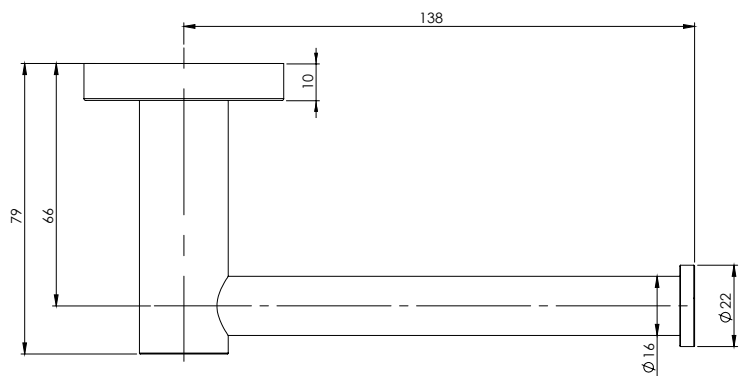

### PACKAGING INCLUDES

- 1 x Toilet roll holder square plate
- 1 x Installation kit
- 1 x Installation instructions
- 1 x Warranty card

AVAILABLE IN:

FOR MORE INFORMATION VISIT  
[www.phoenixtapware.com.au](http://www.phoenixtapware.com.au)

PLEASE [CLICK HERE](#) TO VIEW FULL WARRANTY

While we aim to ensure the specifications shown are correct at time of printing, Phoenix Tapware reserves the right to make modifications without prior notice. Always use the physical product measurements for mark-ups and roughing-in as the line drawing shown may differ from the actual product over time. All measurements are shown in millimetres.