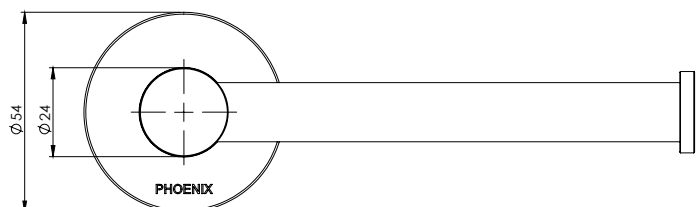

### PACKAGING INCLUDES

- 1 x Toilet roll holder square plate
- 1 x Installation kit
- 1 x Installation instructions
- 1 x Warranty card

AVAILABLE IN:

FOR MORE INFORMATION VISIT  
[www.phoenixtapware.com.au](http://www.phoenixtapware.com.au)

PLEASE [CLICK HERE](#) TO VIEW FULL WARRANTY

While we aim to ensure the specifications shown are correct at time of printing, Phoenix Tapware reserves the right to make modifications without prior notice. Always use the physical product measurements for mark-ups and roughing-in as the line drawing shown may differ from the actual product over time. All measurements are shown in millimetres.