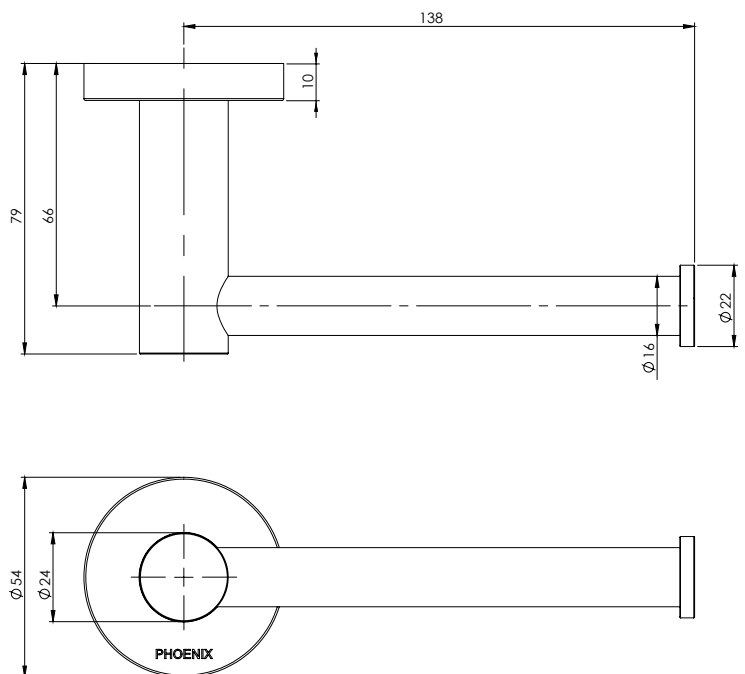

### PACKAGING INCLUDES

- 1 x Toilet roll holder square plate
- 1 x Installation kit
- 1 x Installation instructions
- 1 x Warranty card

AVAILABLE IN:

FOR MORE INFORMATION VISIT  
[www.phoenixtapware.com.au](http://www.phoenixtapware.com.au)

PLEASE [CLICK HERE](#) TO VIEW FULL WARRANTY

While we aim to ensure the specifications shown are correct at time of printing, Phoenix Tapware reserves the right to make modifications without prior notice. Always use the physical product measurements for mark-ups and roughing-in as the line drawing shown may differ from the actual product over time. All measurements are shown in millimetres.