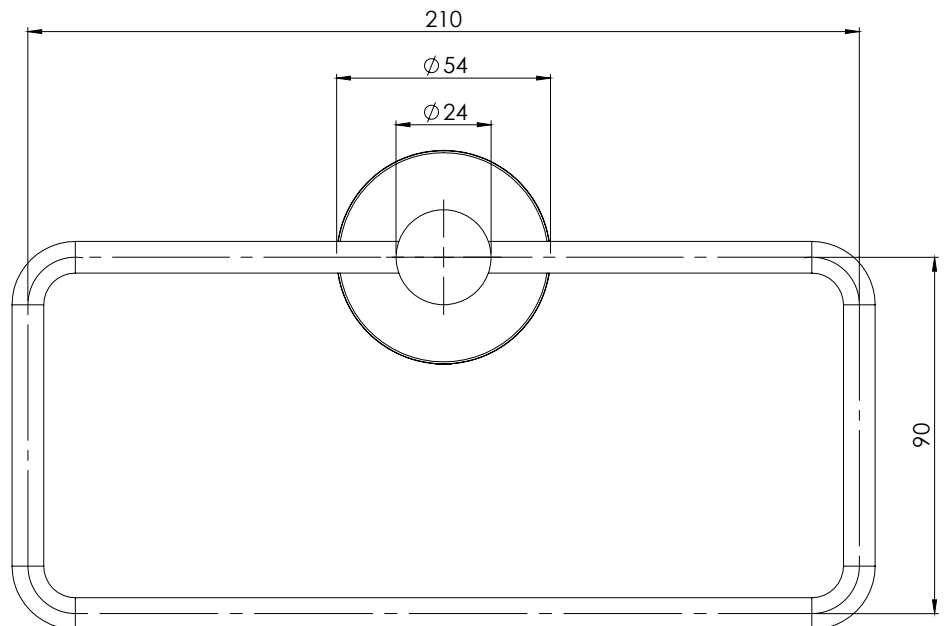

PHOENIX

SPECIFICATIONS

RADII

HAND TOWEL HOLDER ROUND PLATE

PRODUCT CODE: RA893 MB
 FINISH: MATTE BLACK
 WELS: N/A

MAINTENANCE AND CARE:

- All surfaces should be cleaned with mild liquid detergent or soap and water.
- Do not use cream cleaners or citrus based cleaning products, as they are abrasive.
- Use of unsuitable cleaning agents may damage the surface. Any damage caused in this way will not be covered by warranty.

PACKAGING INCLUDES

- 1 x Hand towel holder round plate
- 1 x Installation kit
- 1 x Installation instructions
- 1 x Warranty card

AVAILABLE IN:

FOR MORE INFORMATION VISIT
www.phoenixtapware.com.au

PLEASE [CLICK HERE](#) TO VIEW FULL WARRANTY

While we aim to ensure the specifications shown are correct at time of printing, Phoenix Tapware reserves the right to make modifications without prior notice. Always use the physical product measurements for mark-ups and roughing-in as the line drawing shown may differ from the actual product over time. All measurements are shown in millimetres.