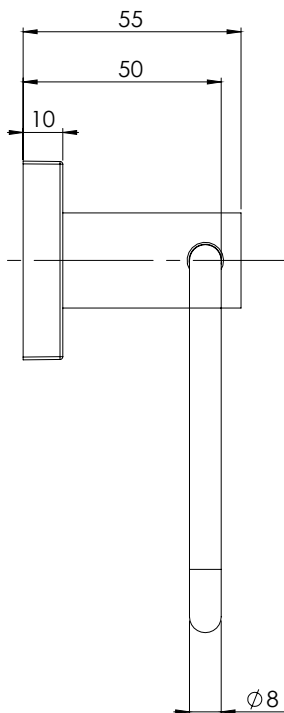

PHOENIX

SPECIFICATIONS

RADII

HAND TOWEL HOLDER ROUND PLATE

PRODUCT CODE: RA893 MB
 FINISH: MATTE BLACK
 WELS: N/A

MAINTENANCE AND CARE:

- All surfaces should be cleaned with mild liquid detergent or soap and water.
- Do not use cream cleaners or citrus based cleaning products, as they are abrasive.
- Use of unsuitable cleaning agents may damage the surface. Any damage caused in this way will not be covered by warranty.

PACKAGING INCLUDES

- 1 x Hand towel holder round plate
- 1 x Installation kit
- 1 x Installation instructions
- 1 x Warranty card

AVAILABLE IN:

FOR MORE INFORMATION VISIT
www.phoenixtapware.com.au

PLEASE [CLICK HERE](#) TO VIEW FULL WARRANTY

While we aim to ensure the specifications shown are correct at time of printing, Phoenix Tapware reserves the right to make modifications without prior notice. Always use the physical product measurements for mark-ups and roughing-in as the line drawing shown may differ from the actual product over time. All measurements are shown in millimetres.