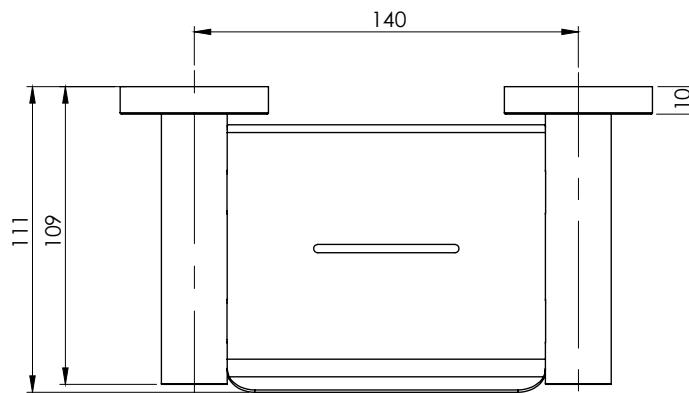

#### PACKAGING INCLUDES

- 1 x Soap dish round plate
- 1 x Installation kit
- 1 x Installation instructions
- 1 x Warranty card

AVAILABLE IN:

FOR MORE INFORMATION VISIT [www.phoenixtapware.com.au](http://www.phoenixtapware.com.au)

PLEASE [CLICK HERE](#) TO VIEW FULL WARRANTY

While we aim to ensure the specifications shown are correct at time of printing, Phoenix Tapware reserves the right to make modifications without prior notice. Always use the physical product measurements for mark-ups and roughing-in as the line drawing shown may differ from the actual product over time. All measurements are shown in millimetres.