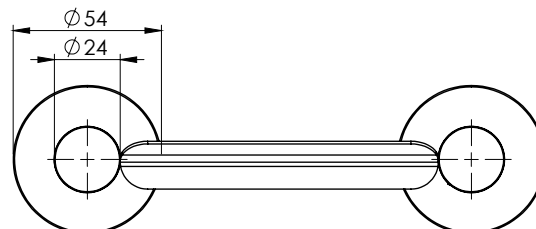

#### PACKAGING INCLUDES

- 1 x Soap dish round plate
- 1 x Installation kit
- 1 x Installation instructions
- 1 x Warranty card

AVAILABLE IN:

FOR MORE INFORMATION VISIT [www.phoenixtapware.com.au](http://www.phoenixtapware.com.au)

PLEASE [CLICK HERE](#) TO VIEW FULL WARRANTY

While we aim to ensure the specifications shown are correct at time of printing, Phoenix Tapware reserves the right to make modifications without prior notice. Always use the physical product measurements for mark-ups and roughing-in as the line drawing shown may differ from the actual product over time. All measurements are shown in millimetres.