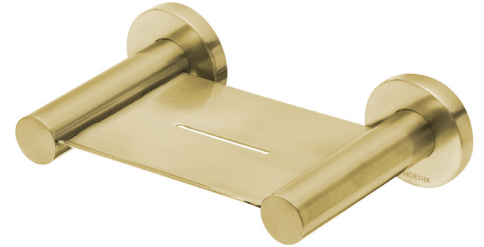

PHOENIX

SPECIFICATIONS

RADII

SOAP DISH ROUND PLATE

PRODUCT CODE: RA895-12
FINISH: BRUSHED GOLD
WELS: N/A

MAINTENANCE AND CARE:

- All surfaces should be cleaned with mild liquid detergent or soap and water.
- Do not use cream cleaners or citrus based cleaning products, as they are abrasive.
- Use of unsuitable cleaning agents may damage the surface. Any damage caused in this way will not be covered by warranty.

PACKAGING INCLUDES

- 1 x Soap dish round plate
- 1 x Installation kit
- 1 x Installation instructions
- 1 x Warranty card