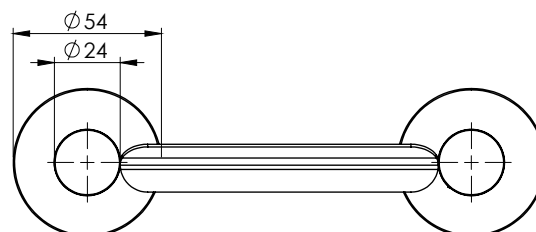

#### PACKAGING INCLUDES

- 1 x Soap dish round plate
- 1 x Installation kit
- 1 x Installation instructions
- 1 x Warranty card

AVAILABLE IN:

FOR MORE INFORMATION VISIT [www.phoenixtapware.com.au](http://www.phoenixtapware.com.au)

PLEASE [CLICK HERE](#) TO VIEW FULL WARRANTY

While we aim to ensure the specifications shown are correct at time of printing, Phoenix Tapware reserves the right to make modifications without prior notice. Always use the physical product measurements for mark-ups and roughing-in as the line drawing shown may differ from the actual product over time. All measurements are shown in millimetres.