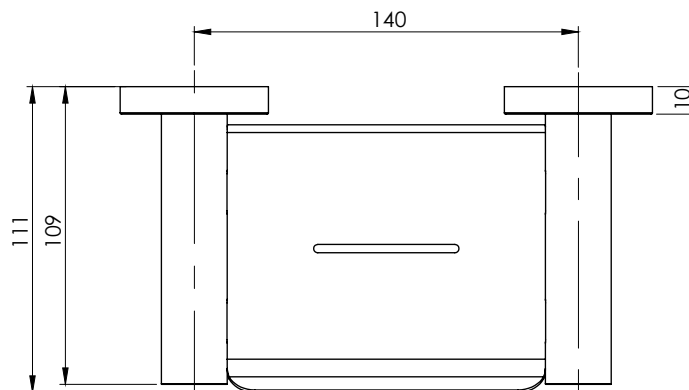

#### PACKAGING INCLUDES

- 1 x Soap dish round plate
- 1 x Installation kit
- 1 x Installation instructions
- 1 x Warranty card

AVAILABLE IN:

FOR MORE INFORMATION VISIT [www.phoenixtapware.com.au](http://www.phoenixtapware.com.au)

PLEASE [CLICK HERE](#) TO VIEW FULL WARRANTY

While we aim to ensure the specifications shown are correct at time of printing, Phoenix Tapware reserves the right to make modifications without prior notice. Always use the physical product measurements for mark-ups and roughing-in as the line drawing shown may differ from the actual product over time. All measurements are shown in millimetres.