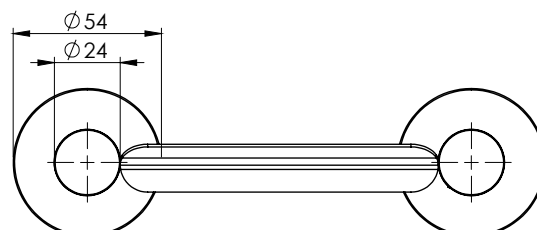

#### PACKAGING INCLUDES

- 1 x Soap dish round plate
- 1 x Installation kit
- 1 x Installation instructions
- 1 x Warranty card

AVAILABLE IN:

FOR MORE INFORMATION VISIT [www.phoenixtapware.com.au](http://www.phoenixtapware.com.au)

PLEASE [CLICK HERE](#) TO VIEW FULL WARRANTY

While we aim to ensure the specifications shown are correct at time of printing, Phoenix Tapware reserves the right to make modifications without prior notice. Always use the physical product measurements for mark-ups and roughing-in as the line drawing shown may differ from the actual product over time. All measurements are shown in millimetres.