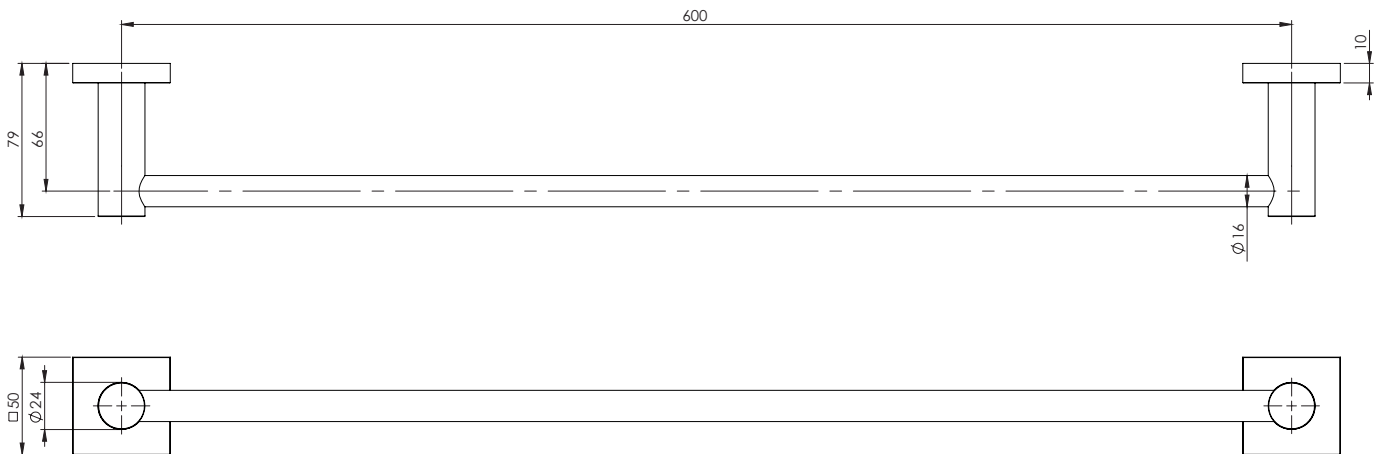

### SINGLE TOWEL RAIL 600MM SQUARE PLATE

PRODUCT CODE: RS804 BN  
 FINISH: BRUSHED NICKEL  
 WELS: N/A

#### PACKAGING INCLUDES

- 1 x Single towel rail 600mm square plate
- 1 x Installation kit
- 1 x Installation instructions
- 1 x Warranty card

AVAILABLE IN:

FOR MORE INFORMATION VISIT  
[www.phoenixtapware.com.au](http://www.phoenixtapware.com.au)

While we aim to ensure the specifications shown are correct at time of printing, Phoenix Tapware reserves the right to make modifications without prior notice. Always use the physical product measurements for mark-ups and roughing-in as the line drawing shown may differ from the actual product over time. All measurements are shown in millimetres.