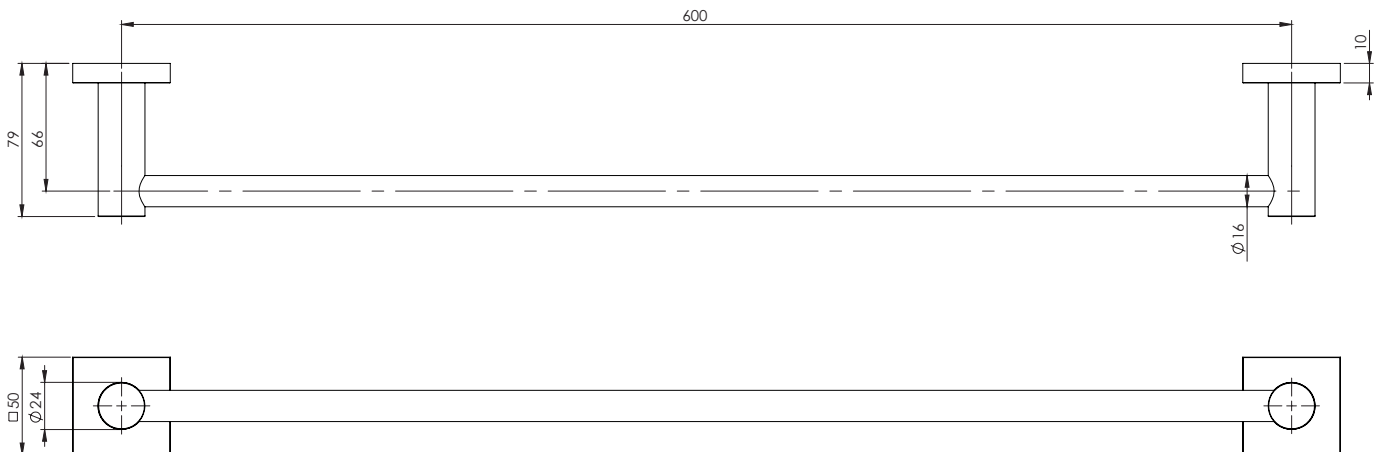

PHOENIX

RADII

SINGLE TOWEL RAIL 600MM SQUARE PLATE

PRODUCT CODE: RS804 GM
 FINISH: GUN METAL
 WELS: N/A

MAINTENANCE AND CARE:

- All surfaces should be cleaned with mild liquid detergent or soap and water.
- Do not use cream cleaners or citrus based cleaning products, as they are abrasive.
- Use of unsuitable cleaning agents may damage the surface. Any damage caused in this way will not be covered by warranty.

PACKAGING INCLUDES

- 1 x Single towel rail 600mm square plate
- 1 x Installation kit
- 1 x Installation instructions
- 1 x Warranty card

AVAILABLE IN:

FOR MORE INFORMATION VISIT
www.phoenixtapware.com.au

While we aim to ensure the specifications shown are correct at time of printing, Phoenix Tapware reserves the right to make modifications without prior notice. Always use the physical product measurements for mark-ups and roughing-in as the line drawing shown may differ from the actual product over time. All measurements are shown in millimetres.