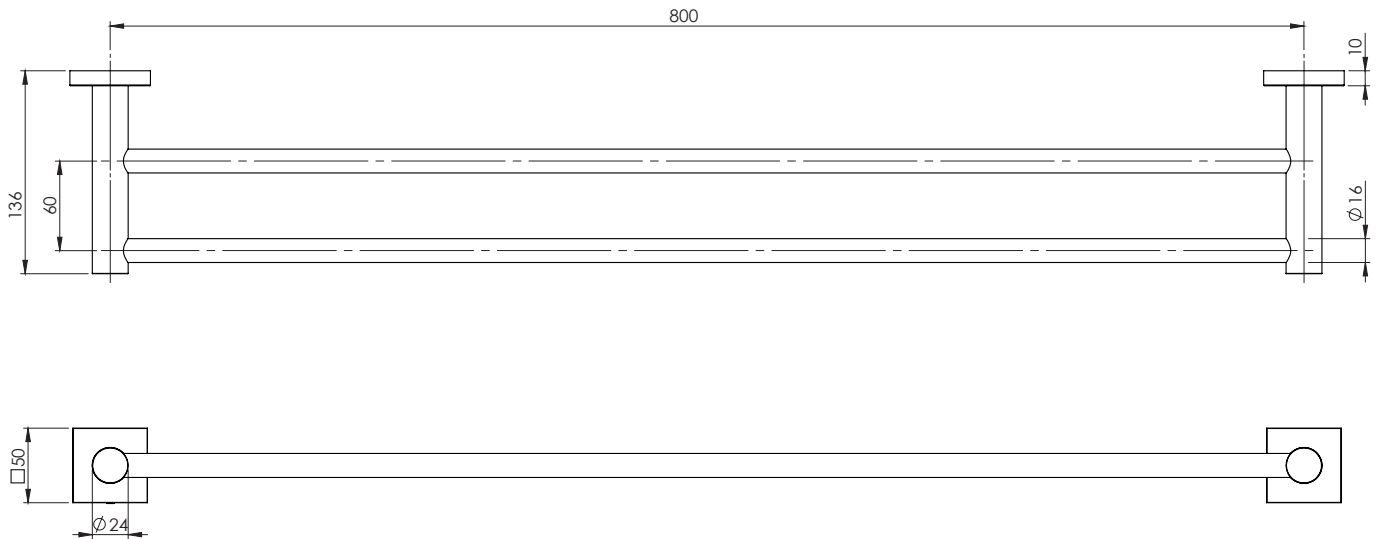

### DOUBLE TOWEL RAIL 800MM SQUARE PLATE

PRODUCT CODE: RS812 GM  
 FINISH: GUN METAL  
 WELS: N/A

#### PACKAGING INCLUDES

- 1 x Double towel rail 800mm square plate
- 1 x Installation kit
- 1 x Installation instructions
- 1 x Warranty card

AVAILABLE IN:

FOR MORE INFORMATION VISIT  
[www.phoenixtapware.com.au](http://www.phoenixtapware.com.au)

PLEASE [CLICK HERE](#) TO VIEW FULL WARRANTY

While we aim to ensure the specifications shown are correct at time of printing, Phoenix Tapware reserves the right to make modifications without prior notice. Always use the physical product measurements for mark-ups and roughing-in as the line drawing shown may differ from the actual product over time. All measurements are shown in millimetres.