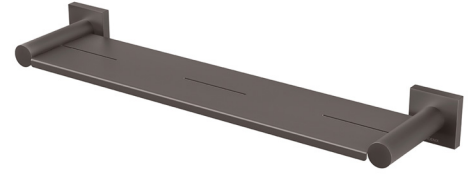

## METAL SHELF SQUARE PLATE

PRODUCT CODE: RS886 GM  
 FINISH: GUN METAL  
 WELS: N/A