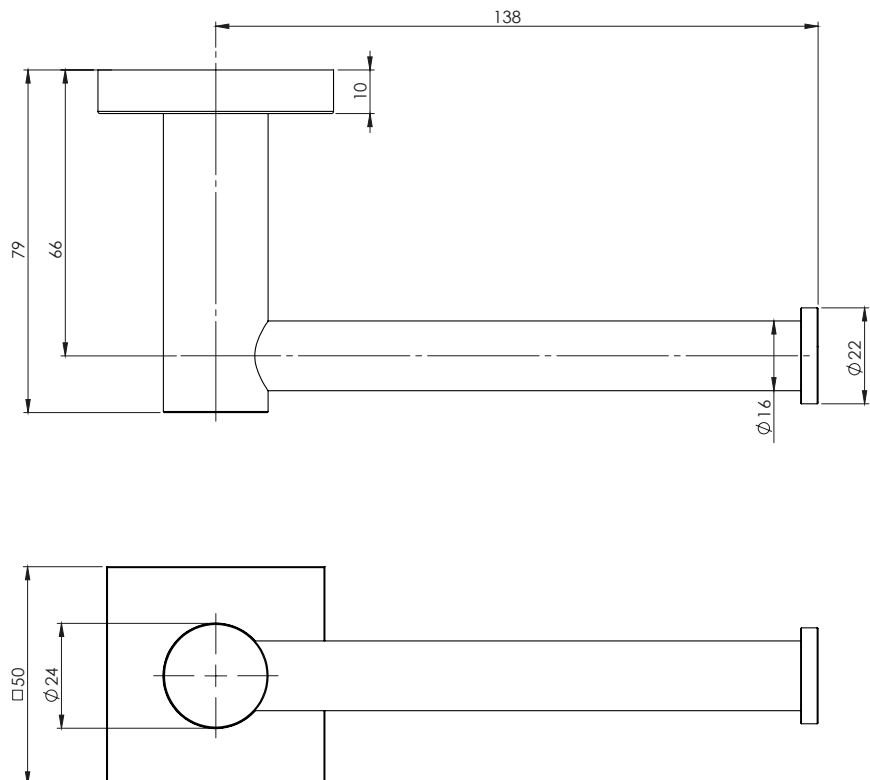

### PACKAGING INCLUDES

- 1 x Toilet roll holder square plate
- 1 x Installation kit
- 1 x Installation instructions
- 1 x Warranty card

AVAILABLE IN:

FOR MORE INFORMATION VISIT  
[www.phoenixtapware.com.au](http://www.phoenixtapware.com.au)

PLEASE [CLICK HERE](#) TO VIEW FULL WARRANTY

While we aim to ensure the specifications shown are correct at time of printing, Phoenix Tapware reserves the right to make modifications without prior notice. Always use the physical product measurements for mark-ups and roughing-in as the line drawing shown may differ from the actual product over time. All measurements are shown in millimetres.