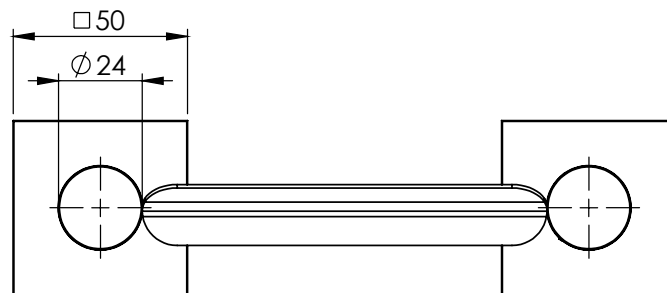

PHOENIX

SPECIFICATIONS

RADII

SOAP DISH SQUARE PLATE

PRODUCT CODE: RS895 BN
 FINISH: BRUSHED NICKEL
 WELS: N/A

MAINTENANCE AND CARE:

- All surfaces should be cleaned with mild liquid detergent or soap and water.
- Do not use cream cleaners or citrus based cleaning products, as they are abrasive.
- Use of unsuitable cleaning agents may damage the surface. Any damage caused in this way will not be covered by warranty.

PACKAGING INCLUDES

- 1 x Soap dish square plate
- 1 x Installation kit
- 1 x Installation instructions
- 1 x Warranty card

AVAILABLE IN:

FOR MORE INFORMATION VISIT
www.phoenixtapware.com.au

PLEASE [CLICK HERE](#) TO VIEW FULL WARRANTY

While we aim to ensure the specifications shown are correct at time of printing, Phoenix Tapware reserves the right to make modifications without prior notice. Always use the physical product measurements for mark-ups and roughing-in as the line drawing shown may differ from the actual product over time. All measurements are shown in millimetres.