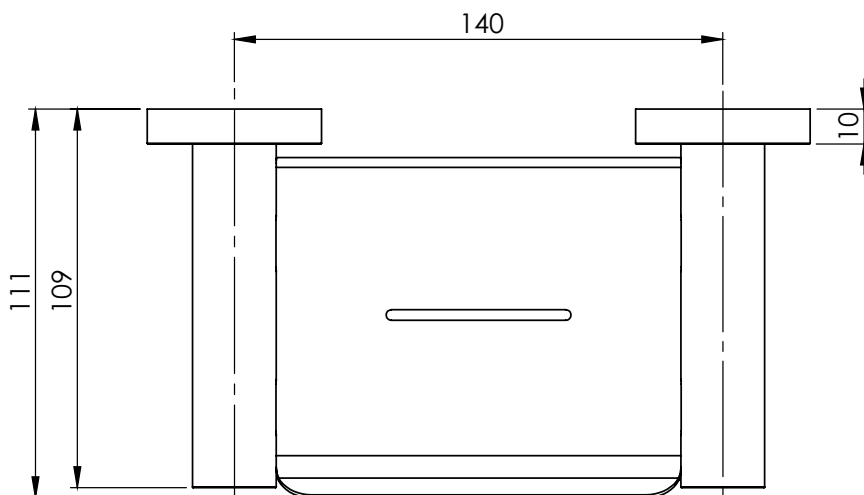

PHOENIX

SPECIFICATIONS

RADII

SOAP DISH SQUARE PLATE

PRODUCT CODE: RS895 BN
 FINISH: BRUSHED NICKEL
 WELS: N/A

MAINTENANCE AND CARE:

- All surfaces should be cleaned with mild liquid detergent or soap and water.
- Do not use cream cleaners or citrus based cleaning products, as they are abrasive.
- Use of unsuitable cleaning agents may damage the surface. Any damage caused in this way will not be covered by warranty.

PACKAGING INCLUDES

- 1 x Soap dish square plate
- 1 x Installation kit
- 1 x Installation instructions
- 1 x Warranty card

AVAILABLE IN:

FOR MORE INFORMATION VISIT
www.phoenixtapware.com.au

PLEASE [CLICK HERE](#) TO VIEW FULL WARRANTY

While we aim to ensure the specifications shown are correct at time of printing, Phoenix Tapware reserves the right to make modifications without prior notice. Always use the physical product measurements for mark-ups and roughing-in as the line drawing shown may differ from the actual product over time. All measurements are shown in millimetres.