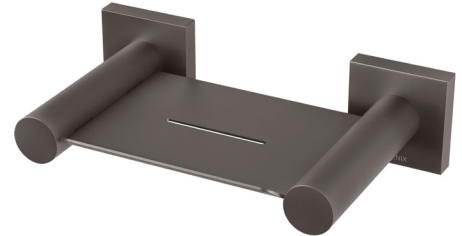

PHOENIX

SPECIFICATIONS

RADII

SOAP DISH SQUARE PLATE

PRODUCT CODE: RS895 GM
 FINISH: GUN METAL
 WELS: N/A

MAINTENANCE AND CARE:

- All surfaces should be cleaned with mild liquid detergent or soap and water.
- Do not use cream cleaners or citrus based cleaning products, as they are abrasive.
- Use of unsuitable cleaning agents may damage the surface. Any damage caused in this way will not be covered by warranty.

PACKAGING INCLUDES

- 1 x Soap dish square plate
- 1 x Installation kit
- 1 x Installation instructions
- 1 x Warranty card

AVAILABLE IN:

FOR MORE INFORMATION VISIT
www.phoenixtapware.com.au

PLEASE [CLICK HERE](#) TO VIEW FULL WARRANTY