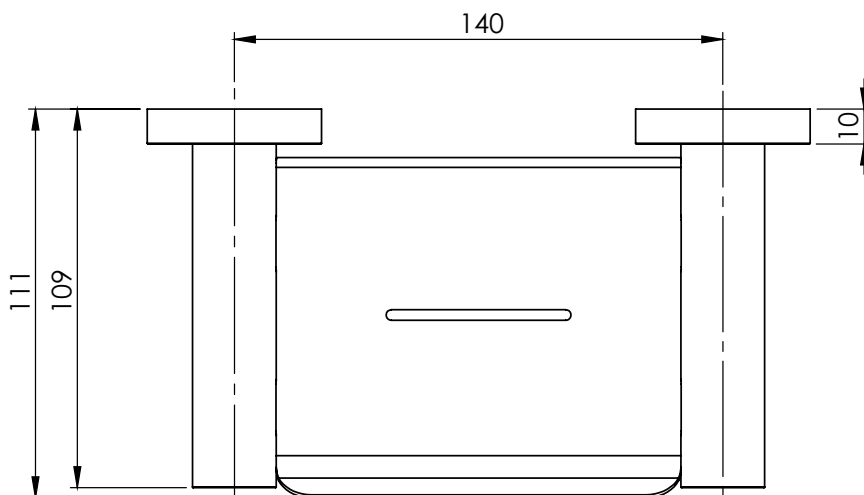

PHOENIX

SPECIFICATIONS

RADII

SOAP DISH SQUARE PLATE

PRODUCT CODE: RS895 GM
 FINISH: GUN METAL
 WELS: N/A

MAINTENANCE AND CARE:

- All surfaces should be cleaned with mild liquid detergent or soap and water.
- Do not use cream cleaners or citrus based cleaning products, as they are abrasive.
- Use of unsuitable cleaning agents may damage the surface. Any damage caused in this way will not be covered by warranty.

PACKAGING INCLUDES

- 1 x Soap dish square plate
- 1 x Installation kit
- 1 x Installation instructions
- 1 x Warranty card

AVAILABLE IN:

FOR MORE INFORMATION VISIT
www.phoenixtapware.com.au

PLEASE [CLICK HERE](#) TO VIEW FULL WARRANTY

While we aim to ensure the specifications shown are correct at time of printing, Phoenix Tapware reserves the right to make modifications without prior notice. Always use the physical product measurements for mark-ups and roughing-in as the line drawing shown may differ from the actual product over time. All measurements are shown in millimetres.