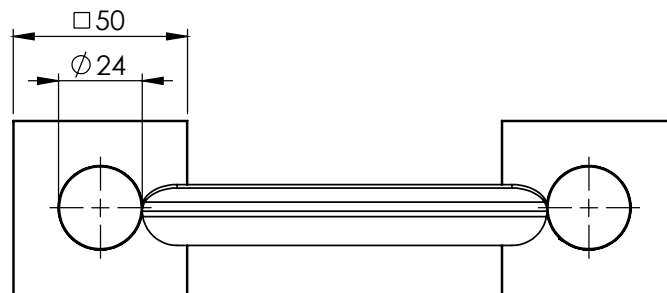

PHOENIX

SPECIFICATIONS

RADII

SOAP DISH SQUARE PLATE

PRODUCT CODE: RS895 GM
 FINISH: GUN METAL
 WELS: N/A

MAINTENANCE AND CARE:

- All surfaces should be cleaned with mild liquid detergent or soap and water.
- Do not use cream cleaners or citrus based cleaning products, as they are abrasive.
- Use of unsuitable cleaning agents may damage the surface. Any damage caused in this way will not be covered by warranty.

PACKAGING INCLUDES

- 1 x Soap dish square plate
- 1 x Installation kit
- 1 x Installation instructions
- 1 x Warranty card

AVAILABLE IN:

FOR MORE INFORMATION VISIT
www.phoenixtapware.com.au

PLEASE [CLICK HERE](#) TO VIEW FULL WARRANTY

While we aim to ensure the specifications shown are correct at time of printing, Phoenix Tapware reserves the right to make modifications without prior notice. Always use the physical product measurements for mark-ups and roughing-in as the line drawing shown may differ from the actual product over time. All measurements are shown in millimetres.