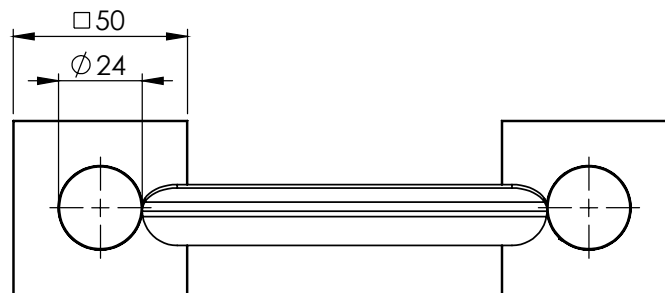

### SOAP DISH SQUARE PLATE

PRODUCT CODE: RS895 MB  
 FINISH: MATTE BLACK  
 WELS: N/A

#### PACKAGING INCLUDES

- 1 x Soap dish square plate
- 1 x Installation kit
- 1 x Installation instructions
- 1 x Warranty card

AVAILABLE IN:

FOR MORE INFORMATION VISIT  
[www.phoenixtapware.com.au](http://www.phoenixtapware.com.au)

PLEASE [CLICK HERE](#) TO VIEW FULL WARRANTY

While we aim to ensure the specifications shown are correct at time of printing, Phoenix Tapware reserves the right to make modifications without prior notice. Always use the physical product measurements for mark-ups and roughing-in as the line drawing shown may differ from the actual product over time. All measurements are shown in millimetres.