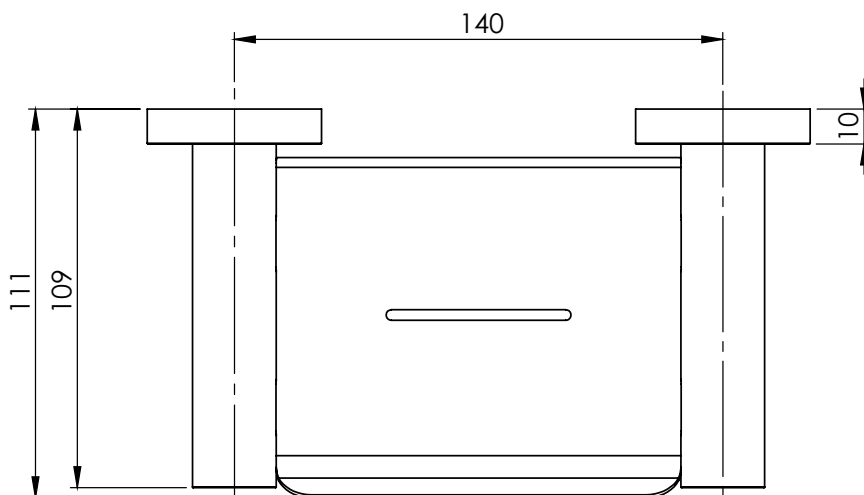

### SOAP DISH SQUARE PLATE

PRODUCT CODE: RS895 MB  
 FINISH: MATTE BLACK  
 WELS: N/A

#### PACKAGING INCLUDES

- 1 x Soap dish square plate
- 1 x Installation kit
- 1 x Installation instructions
- 1 x Warranty card

AVAILABLE IN:

FOR MORE INFORMATION VISIT  
[www.phoenixtapware.com.au](http://www.phoenixtapware.com.au)

PLEASE [CLICK HERE](#) TO VIEW FULL WARRANTY

While we aim to ensure the specifications shown are correct at time of printing, Phoenix Tapware reserves the right to make modifications without prior notice. Always use the physical product measurements for mark-ups and roughing-in as the line drawing shown may differ from the actual product over time. All measurements are shown in millimetres.