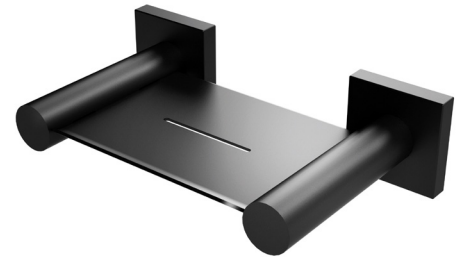

### SOAP DISH SQUARE PLATE

PRODUCT CODE: RS895 MB  
 FINISH: MATTE BLACK  
 WELS: N/A