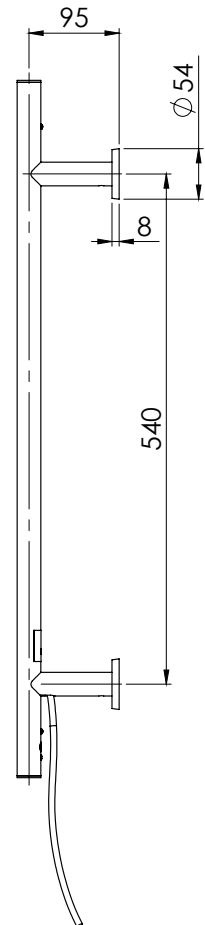

PHOENIX

SPECIFICATIONS

RADII

HEATED TOWEL LADDER 550 X 740MM ROUND PLATE

PRODUCT CODE: RA8750 BN
 FINISH: BRUSHED NICKEL
 WELS: N/A

MAINTENANCE AND CARE:

- All surfaces should be cleaned with mild liquid detergent or soap and water.
- Do not use cream cleaners or citrus based cleaning products, as they are abrasive.
- Use of unsuitable cleaning agents may damage the surface. Any damage caused in this way will not be covered by warranty.

PACKAGING INCLUDES

- 1 x Towel ladder 550 x 740mm round plate
- 1 x Installation kit
- 1 x Installation instructions
- 1 x Warranty card

AVAILABLE IN:

FOR MORE INFORMATION VISIT
www.phoenixtapware.com.au

Electricity Input: 240V, 50Hz
 Power Rating: 62W
 IP Rating: IPX5
 Connection position: Bottom right
 Connection type: Plug-in or Hardwire

PLEASE [CLICK HERE](#) TO VIEW FULL WARRANTY

While we aim to ensure the specifications shown are correct at time of printing, Phoenix Tapware reserves the right to make modifications without prior notice. Always use the physical product measurements for mark-ups and roughing-in as the line drawing shown may differ from the actual product over time. All measurements are shown in millimetres.