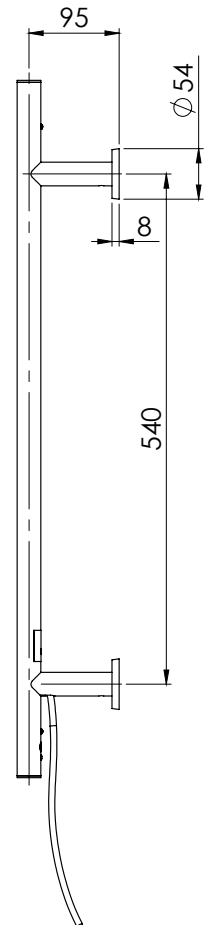

PHOENIX

SPECIFICATIONS

RADII

HEATED TOWEL LADDER 550 X 740MM ROUND PLATE

PRODUCT CODE: RA8750 CHR
 FINISH: CHROME
 WELS: N/A

MAINTENANCE AND CARE:

- All surfaces should be cleaned with mild liquid detergent or soap and water.
- Do not use cream cleaners or citrus based cleaning products, as they are abrasive.
- Use of unsuitable cleaning agents may damage the surface. Any damage caused in this way will not be covered by warranty.

PACKAGING INCLUDES

- 1 x Towel ladder 550 x 740mm round plate
- 1 x Installation kit
- 1 x Installation instructions
- 1 x Warranty card

AVAILABLE IN:

FOR MORE INFORMATION VISIT
www.phoenixtapware.com.au

Electricity Input: 240V, 50Hz
 Power Rating: 62W
 IP Rating: IPX5
 Connection position: Bottom right
 Connection type: Plug-in or Hardwire

PLEASE [CLICK HERE](#) TO VIEW FULL WARRANTY

While we aim to ensure the specifications shown are correct at time of printing, Phoenix Tapware reserves the right to make modifications without prior notice. Always use the physical product measurements for mark-ups and roughing-in as the line drawing shown may differ from the actual product over time. All measurements are shown in millimetres.