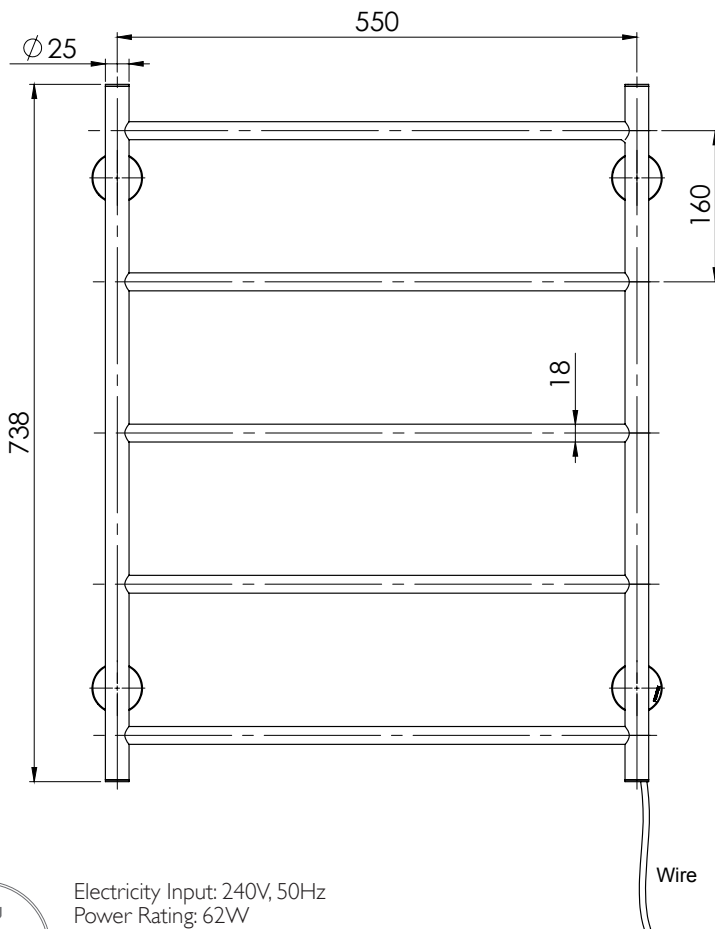

PACKAGING INCLUDES

- 1 x Towel ladder 550 x 740mm round plate
- 1 x Installation kit
- 1 x Installation instructions
- 1 x Warranty card

AVAILABLE IN:

FOR MORE INFORMATION VISIT
www.phoenixtapware.com.au

Electricity Input: 240V, 50Hz
 Power Rating: 62W
 IP Rating: IPX5
 Connection position: Bottom right
 Connection type: Plug-in or Hardwire

PLEASE [CLICK HERE](#) TO VIEW FULL WARRANTY

While we aim to ensure the specifications shown are correct at time of printing, Phoenix Tapware reserves the right to make modifications without prior notice. Always use the physical product measurements for mark-ups and roughing-in as the line drawing shown may differ from the actual product over time. All measurements are shown in millimetres.