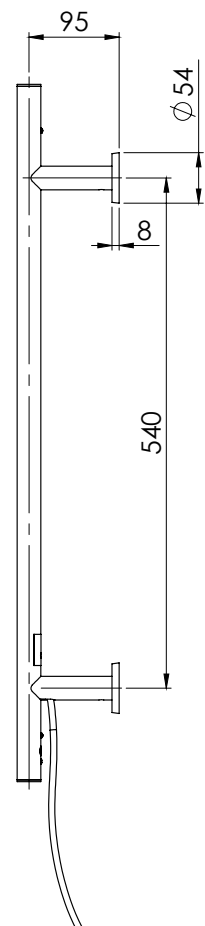

## HEATED TOWEL LADDER 550 X 740MM ROUND PLATE

PRODUCT CODE:	RA8750 MB
FINISH:	MATTE BLACK
WELS:	N/A

### PACKAGING INCLUDES

- 1 x Towel ladder 550 x 740mm round plate
- 1 x Installation kit
- 1 x Installation instructions
- 1 x Warranty card

AVAILABLE IN:

FOR MORE INFORMATION VISIT  
[www.phoenixtapware.com.au](http://www.phoenixtapware.com.au)

Electricity Input: 240V, 50Hz  
 Power Rating: 62W  
 IP Rating: IPX5  
 Connection position: Bottom right  
 Connection type: Plug-in or Hardwire

PLEASE [CLICK HERE](#) TO VIEW FULL WARRANTY

While we aim to ensure the specifications shown are correct at time of printing, Phoenix Tapware reserves the right to make modifications without prior notice. Always use the physical product measurements for mark-ups and roughing-in as the line drawing shown may differ from the actual product over time. All measurements are shown in millimetres.