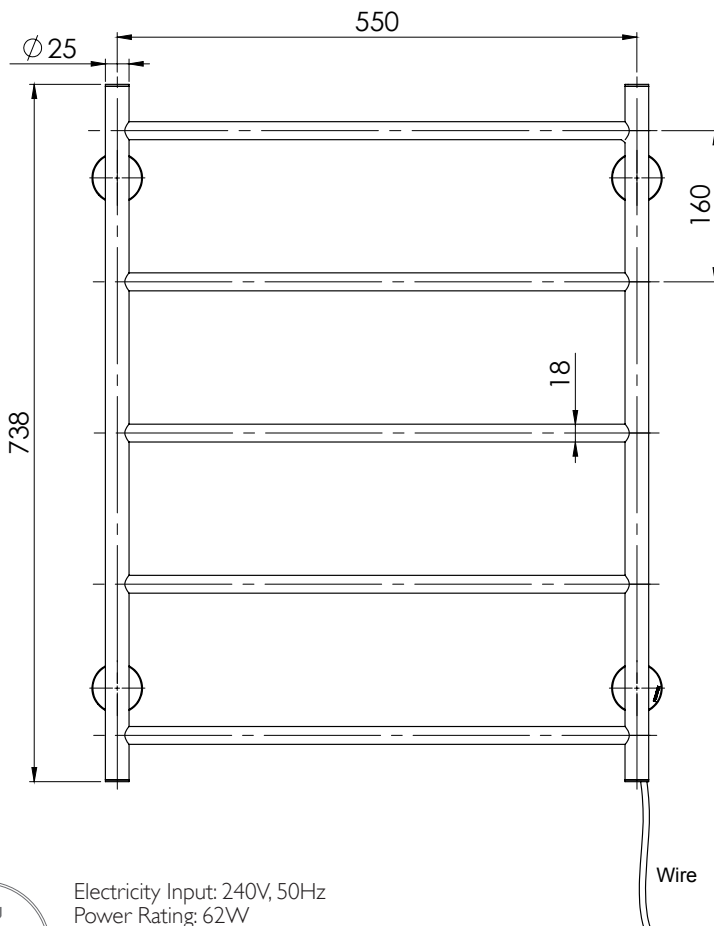

### PACKAGING INCLUDES

- 1 x Towel ladder 550 x 740mm round plate
- 1 x Installation kit
- 1 x Installation instructions
- 1 x Warranty card

AVAILABLE IN:

FOR MORE INFORMATION VISIT  
[www.phoenixtapware.com.au](http://www.phoenixtapware.com.au)

Electricity Input: 240V, 50Hz  
 Power Rating: 62W  
 IP Rating: IPX5  
 Connection position: Bottom right  
 Connection type: Plug-in or Hardwire

PLEASE [CLICK HERE](#) TO VIEW FULL WARRANTY

While we aim to ensure the specifications shown are correct at time of printing, Phoenix Tapware reserves the right to make modifications without prior notice. Always use the physical product measurements for mark-ups and roughing-in as the line drawing shown may differ from the actual product over time. All measurements are shown in millimetres.