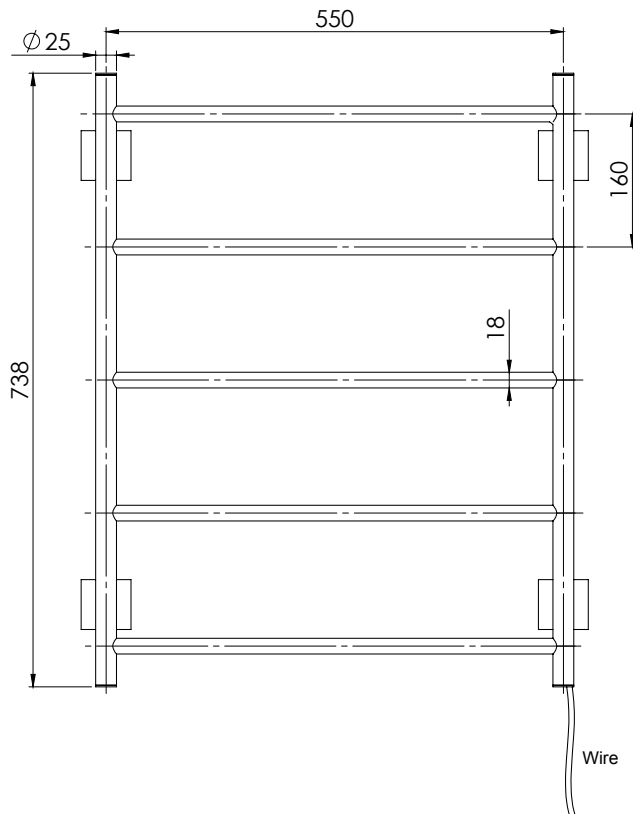

PACKAGING INCLUDES

- 1 x Towel ladder 550 x 740mm square plate
- 1 x Installation kit
- 1 x Installation instructions
- 1 x Warranty card

AVAILABLE IN:

FOR MORE INFORMATION VISIT
www.phoenixtapware.com.au

Electricity Input: 240V, 50Hz
 Power Rating: 62W
 IP Rating: IPX5
 Connection position: Bottom right
 Connection type: Plug-in or Hardwire

PLEASE [CLICK HERE](#) TO VIEW FULL WARRANTY

While we aim to ensure the specifications shown are correct at time of printing, Phoenix Tapware reserves the right to make modifications without prior notice. Always use the physical product measurements for mark-ups and roughing-in as the line drawing shown may differ from the actual product over time. All measurements are shown in millimetres.