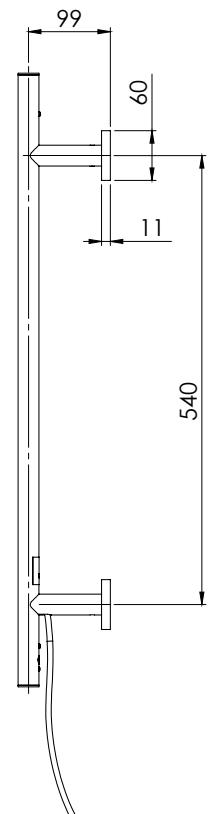

PHOENIX

SPECIFICATIONS

RADII

HEATED TOWEL LADDER 550 X 740MM SQUARE PLATE

PRODUCT CODE: RS8750 BN
 FINISH: BRUSHED NICKEL
 WELS: N/A

MAINTENANCE AND CARE:

- All surfaces should be cleaned with mild liquid detergent or soap and water.
- Do not use cream cleaners or citrus based cleaning products, as they are abrasive.
- Use of unsuitable cleaning agents may damage the surface. Any damage caused in this way will not be covered by warranty.

PACKAGING INCLUDES

- 1 x Towel ladder 550 x 740mm square plate
- 1 x Installation kit
- 1 x Installation instructions
- 1 x Warranty card

AVAILABLE IN:

FOR MORE INFORMATION VISIT
www.phoenixtapware.com.au

Electricity Input: 240V, 50Hz
 Power Rating: 62W
 IP Rating: IPX5
 Connection position: Bottom right
 Connection type: Plug-in or Hardwire

PLEASE [CLICK HERE](#) TO VIEW FULL WARRANTY

While we aim to ensure the specifications shown are correct at time of printing, Phoenix Tapware reserves the right to make modifications without prior notice. Always use the physical product measurements for mark-ups and roughing-in as the line drawing shown may differ from the actual product over time. All measurements are shown in millimetres.