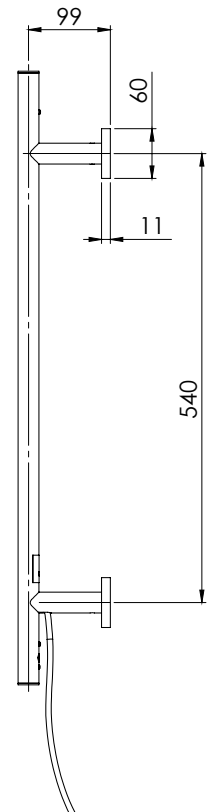

## HEATED TOWEL LADDER 550 X 740MM SQUARE PLATE

PRODUCT CODE:	RS8750 MB
FINISH:	MATTE BLACK
WELS:	N/A

### PACKAGING INCLUDES

- 1 x Towel ladder 550 x 740mm square plate
- 1 x Installation kit
- 1 x Installation instructions
- 1 x Warranty card

AVAILABLE IN:

FOR MORE INFORMATION VISIT  
[www.phoenixtapware.com.au](http://www.phoenixtapware.com.au)

Electricity Input: 240V, 50Hz  
 Power Rating: 62W  
 IP Rating: IPX5  
 Connection position: Bottom right  
 Connection type: Plug-in or Hardwire

PLEASE [CLICK HERE](#) TO VIEW FULL WARRANTY

While we aim to ensure the specifications shown are correct at time of printing, Phoenix Tapware reserves the right to make modifications without prior notice. Always use the physical product measurements for mark-ups and roughing-in as the line drawing shown may differ from the actual product over time. All measurements are shown in millimetres.