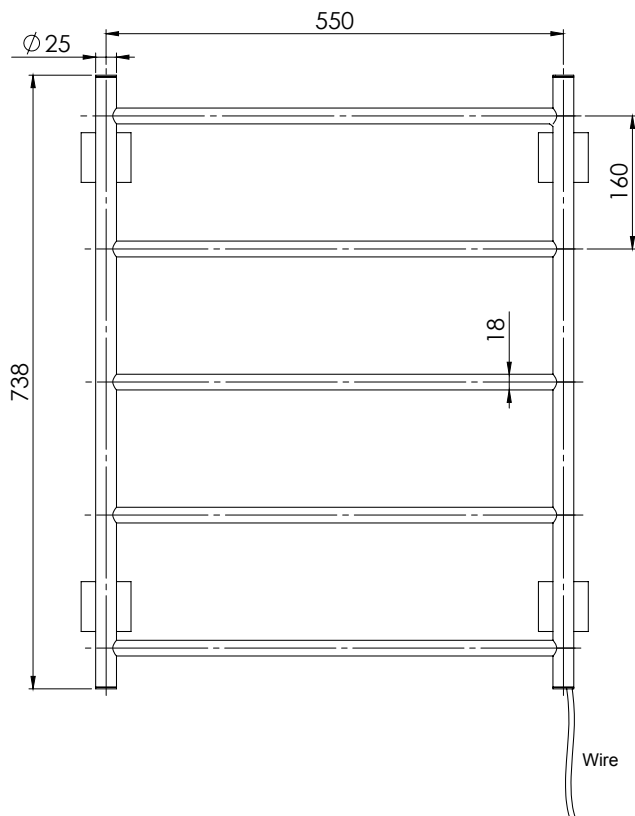

### PACKAGING INCLUDES

- 1 x Towel ladder 550 x 740mm square plate
- 1 x Installation kit
- 1 x Installation instructions
- 1 x Warranty card

AVAILABLE IN:

FOR MORE INFORMATION VISIT  
[www.phoenixtapware.com.au](http://www.phoenixtapware.com.au)

Electricity Input: 240V, 50Hz  
 Power Rating: 62W  
 IP Rating: IPX5  
 Connection position: Bottom right  
 Connection type: Plug-in or Hardwire

PLEASE [CLICK HERE](#) TO VIEW FULL WARRANTY

While we aim to ensure the specifications shown are correct at time of printing, Phoenix Tapware reserves the right to make modifications without prior notice. Always use the physical product measurements for mark-ups and roughing-in as the line drawing shown may differ from the actual product over time. All measurements are shown in millimetres.