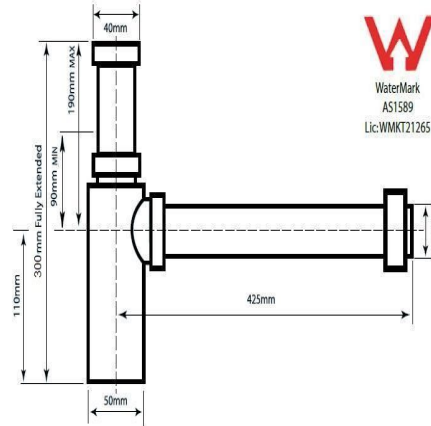

Aurora Adjustable Bottle P Trap - Matte Black

Code: AU4040MB

Specifications

- Finish: Matte Black
- Material: Brass
- Universal 32/40mm inlet, 40mm outlet
- 32mm x 40mm Bush and rubber kee seal connector included
- Fully adjustable horizontally and vertically
- Watermark approved to Australian standards