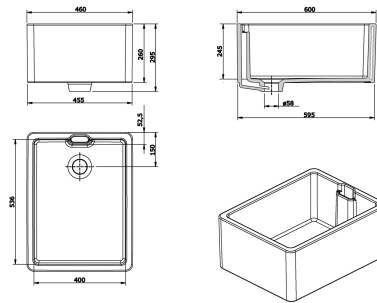

**TURNER
HASTINGS**
EUROPEAN DESIGN

1300 00 BATH
1300 00 2284

info@turnerhastings.com.au

turnerhastings.com.au

Belfast 60 x 46 Fine Fireclay Butler Sink with Internal Overflow

Code: 7400

Specifications

- Material: Fine Fireclay
- Finish: White Gloss
- Waste Outlet Included: 90x50mm Basket Waste
- Mounting options: Butler (front showing), Counter Top (not glazed on back), Under Counter (framework required)
- Capacity: 39L
- Includes working internal integrated overflow