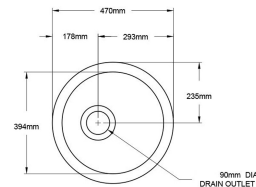

Cuisine Round 47 Inset / Undermount Fine Fireclay Sink

Code: CUR47FS

Specifications

- Material: Fine Fireclay
- Finish: White Gloss
- Waste Outlet Included: 90x50mm Basket Waste
- Mounting options: Inset & Undermount
- Capacity: 27L

Product Options

CUR47SSG: Cuisine Round 47 x 47 Stainless Steel Grid

CUR47FS: Cuisine Round 47 Inset / Undermount Fine Fireclay Sink

Warranty

30 Years