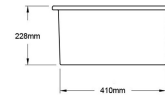

Cuisine Round 47 Inset / Undermount Fine Fireclay Sink

Code: CUR47FS

Specifications

- Material: Fine Fireclay
- Finish: White Gloss
- Waste Outlet Included: 90x50mm Basket Waste
- Mounting options: Inset & Undermount
- Capacity: 27L

Product Options

CUR47SSG: Cuisine Round 47 x 47 Stainless Steel Grid

CUR47FS: Cuisine Round 47 Inset / Undermount Fine Fireclay Sink

Warranty

30 Years