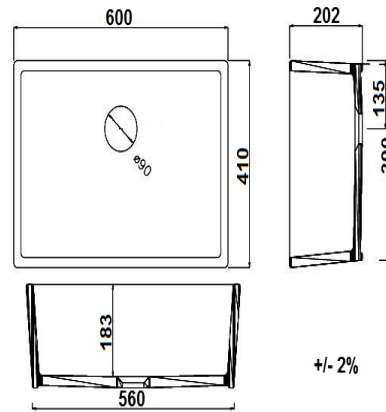

## Galdor 60 x 41 Fine Fireclay Sink

Code: HG6040

### Specifications

- Material: Fine Fireclay
- Finish: White Gloss
- Waste Outlet Included: 90x50mm Basket Waste
- Mounting options: Butler (front showing), Counter Top (not glazed on back), Under Counter (framework required)
- Capacity: 36L"