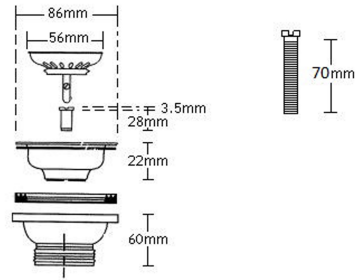

## 50 x 50mm Polished Stainless Steel Basket Waste & Long Thread (for ceramic sinks)

**Code: 50BW**

### Specifications

- Material: Stainless Steel top & ABS plastic base
- Finish: Polished Stainless
- Includes extended 70mm thread for thick ceramic sinks