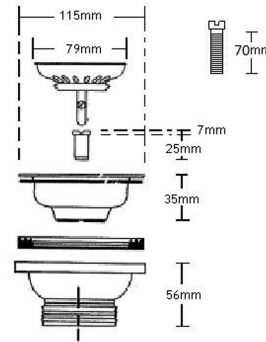

**TURNER
HASTINGS**
EUROPEAN DESIGN

1300 00 BATH
1300 00 2284

info@turnerhastings.com.au

turnerhastings.com.au

90 x 50mm Polished Stainless Steel Basket Waste & Long Thread (for ceramic sinks)

Code: 90BW

Specifications

- Material: Stainless Steel top & ABS plastic base
- Finish: Polished Stainless
- Includes extended 70mm thread for thick ceramic sinks

Warranty

1 Years