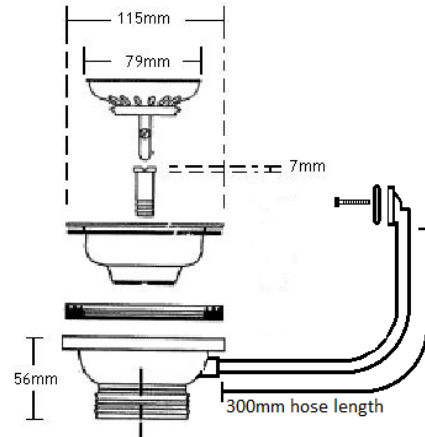

**TURNER
HASTINGS**
EUROPEAN DESIGN

1300 00 BATH
1300 00 2284

info@turnerhastings.com.au

turnerhastings.com.au

90 x 50mm Polished Stainless Steel Basket Waste with Overflow Kit & Long Thread (for ceramic sinks)

Code: 90BW-O/F

Specifications

- Material: Stainless Steel top & ABS plastic base
- Finish: Polished Stainless
- Includes extended 70mm thread for thick ceramic sinks

Warranty

1 Years