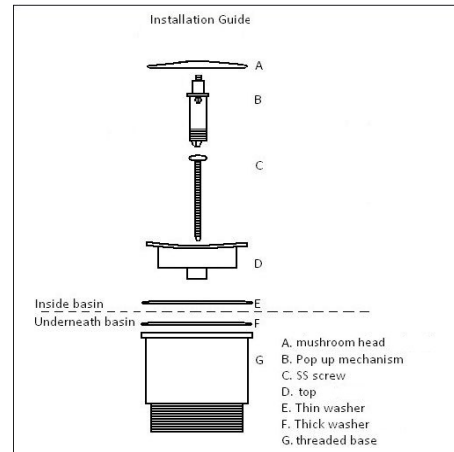

**TURNER
HASTINGS**
EUROPEAN DESIGN

1300 00 BATH
1300 00 2284

info@turnerhastings.com.au

turnerhastings.com.au

Universal 32/40mm Two Piece Mushroom Brass Pop-up Waste - Matte Black

Code: USM40AMB

Specifications

- Material: Brass
- Finish: Chrome
- Universal 4-in-1 - suits all basins with 40 or 32mm waste outlets, with or without overflow
- Watermark approved to Australian standards.

Warranty

1 Years