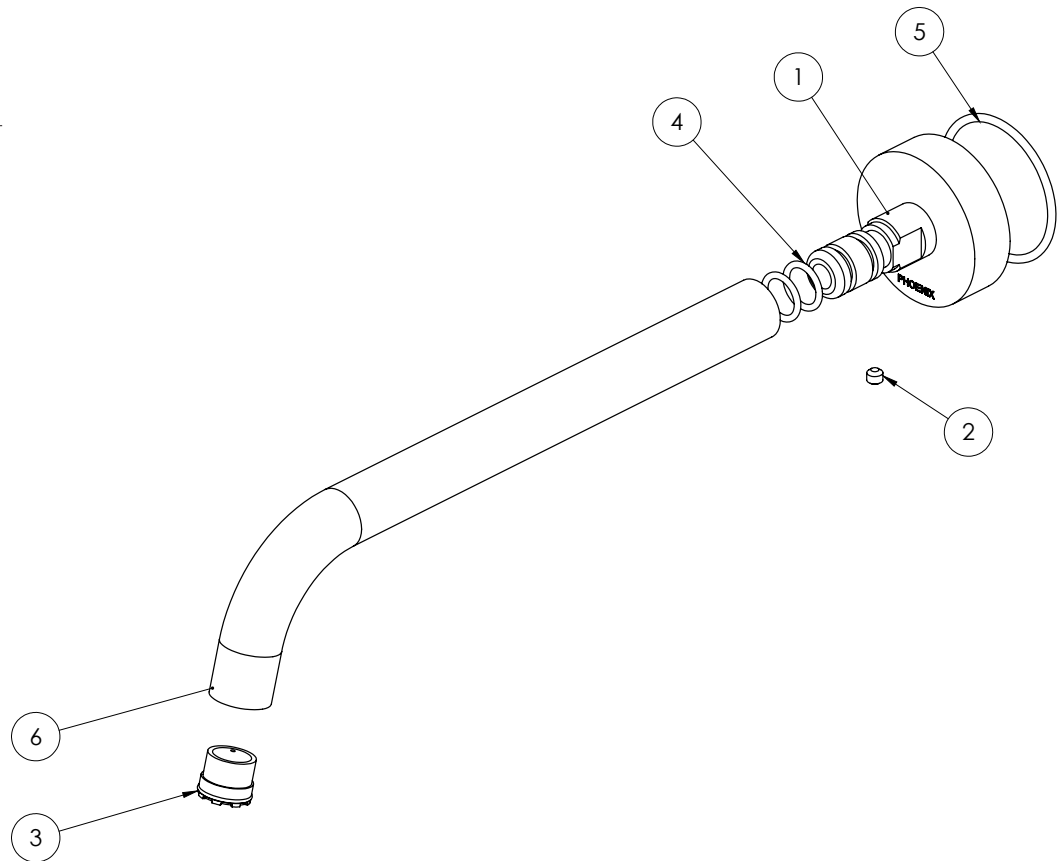

www.phoenixtapware.com.au
 03 9780 4200

PHOENIX

SPECIFICATIONS

VIVID SLIMLINE

WALL BATH OUTLET 230 CURVED

PRODUCT CODE:

VS7640-10

FINISH:

MATTE BLACK

WELS:

N/A

PARTS LIST

1. DRESS PLATE
2. GRUB SCREW M5X4
3. AERATOR
4. O-RING 12X2.0
5. O-RING 43X2.5
6. SPOUT

MAINTENANCE AND CARE:

- All surfaces should be cleaned with mild liquid detergent or soap and water.
- Do not use cream cleaners or citrus based cleaning products, as they are abrasive.
- Use of unsuitable cleaning agents may damage the surface. Any damage caused in this way will not be covered by warranty.

PACKAGING INCLUDES

- 1 x Wall bath outlet 230mm curved
- 1 x Aerator key
- 1 x Installation instructions
- 1 x Warranty card

PLEASE [CLICK HERE](#) TO VIEW FULL WARRANTY

While we aim to ensure the specifications shown are correct at time of printing, Phoenix Tapware reserves the right to make modifications without prior notice. Always use the physical product measurements for mark-ups and roughing-in as the line drawing shown may differ from the actual product over time. All measurements are shown in millimetres. Some colours may vary across product types due to differing construction materials. Printed images are a representation only and the colour or finish may vary from the actual product.