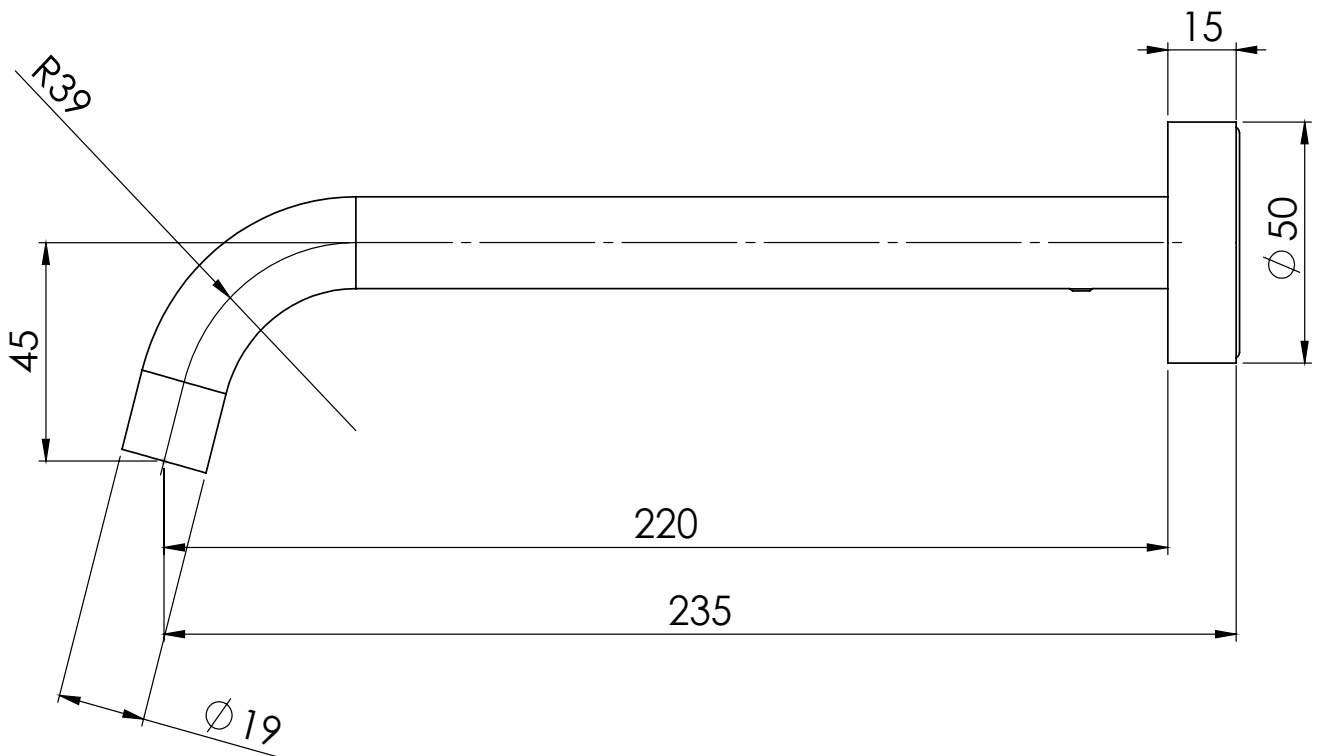

PHOENIX

SPECIFICATIONS

VIVID SLIMLINE

WALL BATH OUTLET 230 CURVED

PRODUCT CODE: VS7640-10
 FINISH: MATTE BLACK
 WELS: N/A

INFORMATION:

TEMPERATURE RATING: MIN 1° - MAX 75°
 PRESSURE RATING: MIN 150 kPa - MAX 500 kPa

AVAILABLE IN:

FOR MORE INFORMATION VISIT
www.phoenixtapware.com.au

PLEASE [CLICK HERE](#) TO VIEW FULL WARRANTY

While we aim to ensure the specifications shown are correct at time of printing, Phoenix Tapware reserves the right to make modifications without prior notice. Always use the physical product measurements for mark-ups and roughing-in as the line drawing shown may differ from the actual product over time. All measurements are shown in millimetres. Some colours may vary across product types due to differing construction materials. Printed images are a representation only and the colour or finish may vary from the actual product.

www.phoenixtapware.com.au
 03 9780 4200

PHOENIX

SPECIFICATIONS

VIVID SLIMLINE

WALL BATH OUTLET 230 CURVED

PRODUCT CODE:

VS7640-10

FINISH:

PACKAGING INCLUDES

- 1 x Wall bath outlet 230mm curved
- 1 x Aerator key
- 1 x Installation instructions
- 1 x Warranty card

PLEASE [CLICK HERE](#) TO VIEW FULL WARRANTY

While we aim to ensure the specifications shown are correct at time of printing, Phoenix Tapware reserves the right to make modifications without prior notice. Always use the physical product measurements for mark-ups and roughing-in as the line drawing shown may differ from the actual product over time. All measurements are shown in millimetres. Some colours may vary across product types due to differing construction materials. Printed images are a representation only and the colour or finish may vary from the actual product.