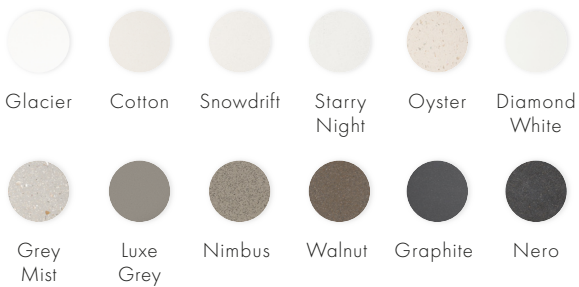

SHOWER

Shower base - Linear

1200mm

Add another dimension to your bathroom experience with the apaiserMARBLE® Shower Base. Showcasing a single form expression with a Linear Drain, designed to evoke the experience of a sensual outdoor rain shower.

COLOUR PALETTE

apaiser MARBLE

apaiserMARBLE® is a luxurious, performative, non-porous marble material, derived from reclaimed marble, enriched with the purity of Australian minerals. Offering enhanced performance, achieved through the integration of the most advanced materials, apaiserMARBLE is shaped and perfected by our master craftsmen.