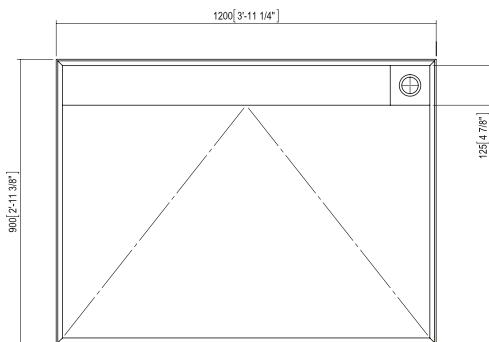

COLOUR PALETTE