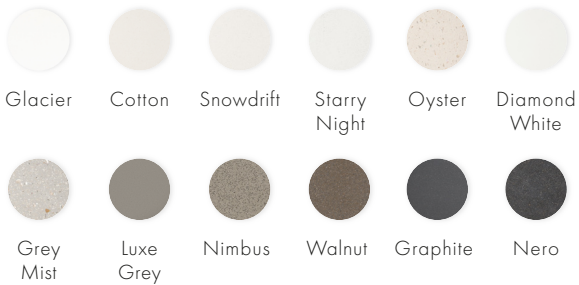

SHOWER

Shower base - Linear

1500mm

Add another dimension to your bathroom experience with the apaismarble® Shower Base. Showcasing a single form expression with a Linear Drain, designed to evoke the experience of a sensual outdoor rain shower.

COLOUR PALETTE

apaiser MARBLE

apaiserMARBLE® is a luxurious, performative, non-porous marble material, derived from reclaimed marble, enriched with the purity of Australian minerals. Offering enhanced performance, achieved through the integration of the most advanced materials, apaiserMARBLE is shaped and perfected by our master craftsmen.