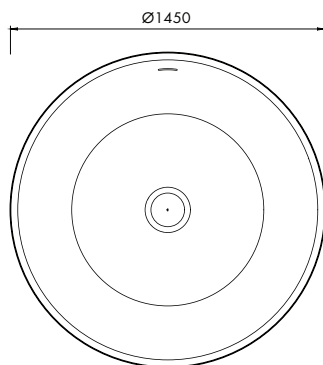

COLOUR PALETTE