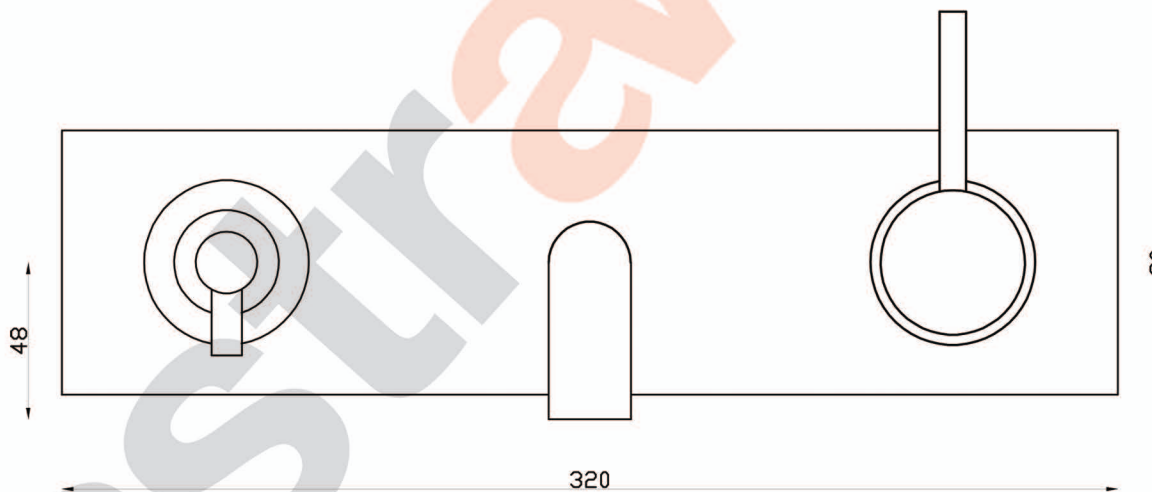

ICON

A69.05.48.53.V2 Wall Set with Soap Dispenser

aw™

astrawalker™

Uncompromising quality. Conceived, designed and made in Australia.

ARCHITECTURAL BATHWARE