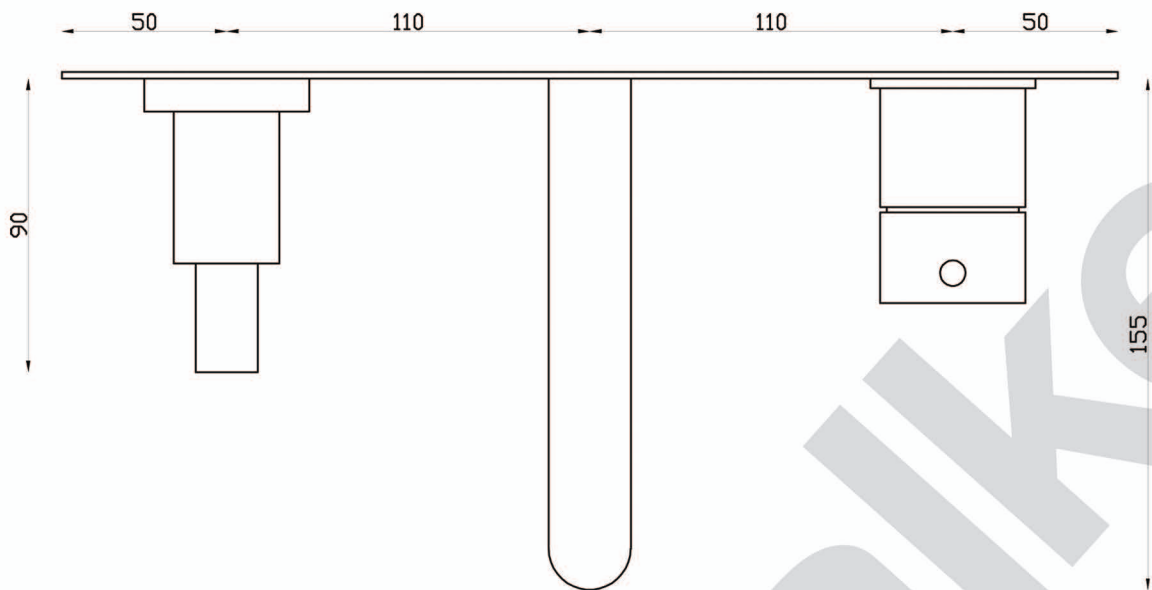

ICON

A69.05.48.53.V2 Wall Set with Soap Dispenser

aw™

astrawalker™

Uncompromising quality. Conceived, designed and made in Australia.

ARCHITECTURAL BATHWARE