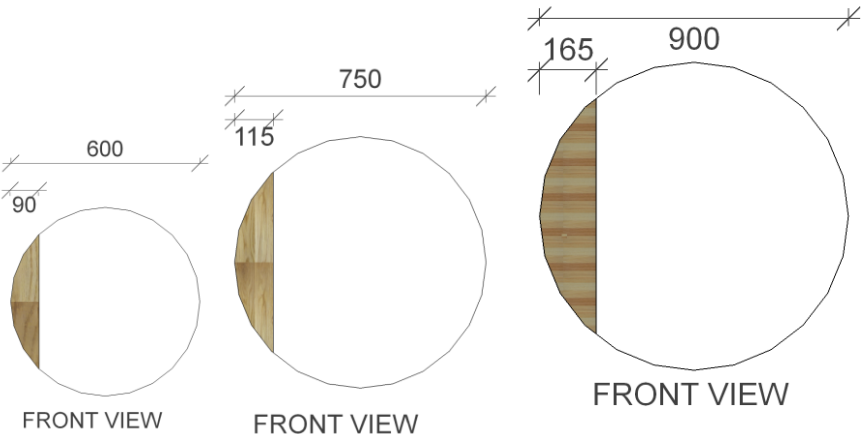

CIRQUE & CIRQUE T2 SPECS

RIFCO

EST. 1975

CIRQUE MIRROR

CIRQUE T2 MIRROR

ALL SIZES SHOWN ARE NOMINAL & SHOULD BE CHECKED PRIOR TO INSTALLATION