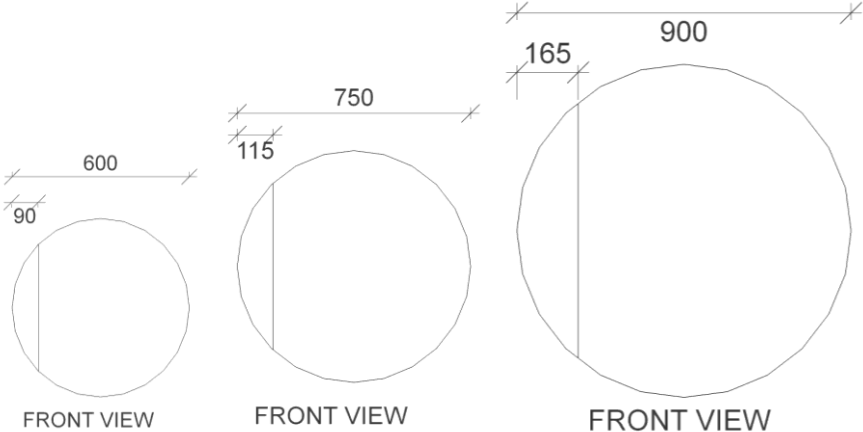

CIRQUE & CIRQUE T2 SPECS

RIFCO

EST. 1975

CIRQUE MIRROR

CIRQUE T2 MIRROR

ALL SIZES SHOWN ARE NOMINAL & SHOULD BE CHECKED PRIOR TO INSTALLATION