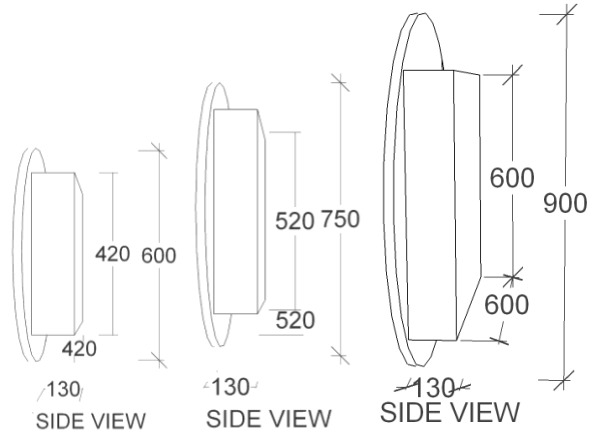

CIRQUE & CIRQUE T2 SPECS

RIFCO

EST. 1975

CIRQUE MIRROR

CIRQUE T2 MIRROR

ALL SIZES SHOWN ARE NOMINAL & SHOULD BE CHECKED PRIOR TO INSTALLATION