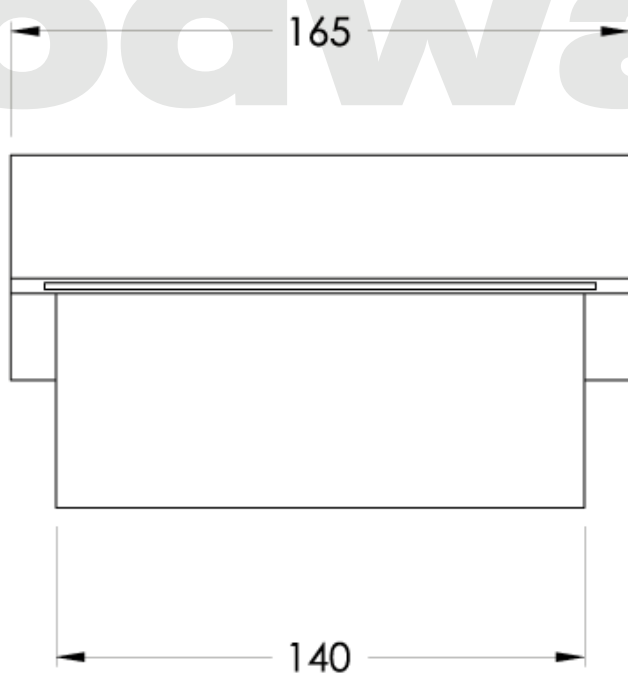

Brodware

**SQ-LUX**

**1.7707.32.0.XX**

XX Indicates finish  
 Manufacturing engineers of quality commercial and residential fittings  
 Dimensions subjects to change without notice. All dimensions are approximate  
 Copyright © Brodware Industries 2013. www.brodware.com.au