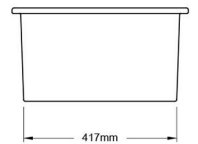

**TURNER
HASTINGS**
EUROPEAN DESIGN

1300 00 BATH
1300 00 2284

info@turnerhastings.com.au

turnerhastings.com.au

Cuisine 68 x 48 Inset / Undermount Fine Fireclay Matte Black Sink

Code: CU68FS-MB

Specifications

- Material: Fine Fireclay
- Finish: Matte Black
- Waste Outlet Included: 90x50mm Basket Waste
- Mounting options: Inset & Undermount
- Capacity: 60L

Product Options

CU68SSG...: Cuisine 68 x 48 Stainless Steel Grid