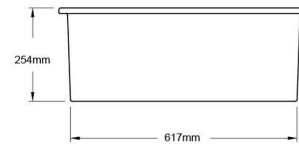

**TURNER
HASTINGS**
EUROPEAN DESIGN

1300 00 BATH
1300 00 2284

info@turnerhastings.com.au

turnerhastings.com.au

Cuisine 68 x 48 Inset / Undermount Fine Fireclay Matte Black Sink

Code: CU68FS-MB

Specifications

- Material: Fine Fireclay
- Finish: Matte Black
- Waste Outlet Included: 90x50mm Basket Waste
- Mounting options: Inset & Undermount
- Capacity: 60L

Product Options

CU68SSG...: Cuisine 68 x 48 Stainless Steel Grid