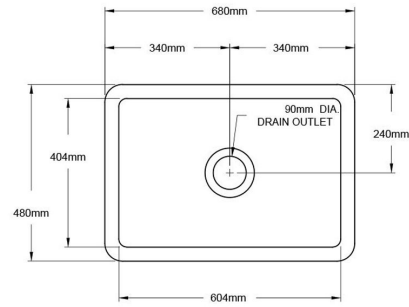

**TURNER
HASTINGS**
EUROPEAN DESIGN

1300 00 BATH
1300 00 2284

info@turnerhastings.com.au

turnerhastings.com.au

Cuisine 68 x 48 Inset / Undermount Fine Fireclay Matte Black Sink

Code: CU68FS-MB

Specifications

- Material: Fine Fireclay
- Finish: Matte Black
- Waste Outlet Included: 90x50mm Basket Waste
- Mounting options: Inset & Undermount
- Capacity: 60L

Product Options

CU68SSG...: Cuisine 68 x 48 Stainless Steel Grid