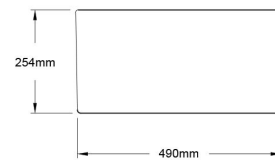

### Specifications

- Material: Fine Fireclay
- Finish: Matte Black
- Waste Outlet Included: 90x50mm Basket Waste
- Mounting options: Butler (front showing), Counter Top, Under Counter (framework required)
- Capacity: 41L