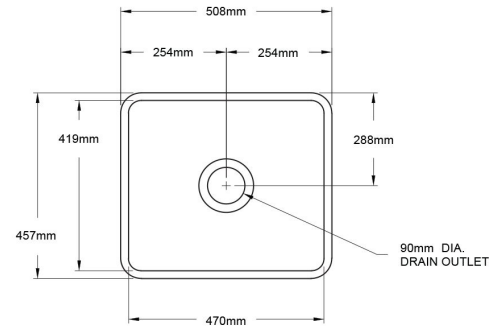

## Novi 50 x 46 Fine Fireclay Matte Black Butler Sink Ribbed

Code: NO50FS-MB-R

### Specifications

- Material: Fine Fireclay
- Finish: Matte Black
- Waste Outlet Included: 90x50mm Basket Waste
- Mounting options: Butler (front showing), Counter Top, Under Counter (framework required)
- Capacity: 41L