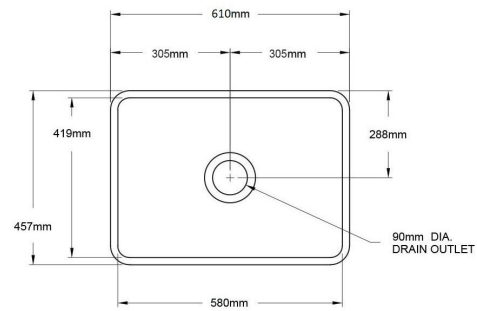

Novi 60 x 46 Fine Fireclay Matte Black Butler Sink Ribbed

Code: NO60FS-MB-R

Specifications

- Material: Fine Fireclay
- Finish: Matte Black
- Waste Outlet Included: 90x50mm Basket Waste
- Mounting options: Butler (front showing), Counter Top (not glazed on back), Under Counter (framework required)
- Capacity: 51L