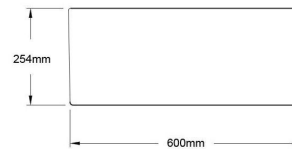

Novi 60 x 46 Fine Fireclay Matte Black Butler Sink Ribbed

Code: NO60FS-MB-R

Specifications

- Material: Fine Fireclay
- Finish: Matte Black
- Waste Outlet Included: 90x50mm Basket Waste
- Mounting options: Butler (front showing), Counter Top (not glazed on back), Under Counter (framework required)
- Capacity: 51L