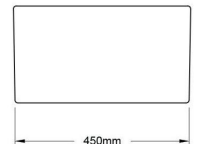

Novi 60 x 46 Fine Fireclay Matte Black Butler Sink Ribbed

Code: NO60FS-MB-R

Specifications

- Material: Fine Fireclay
- Finish: Matte Black
- Waste Outlet Included: 90x50mm Basket Waste
- Mounting options: Butler (front showing), Counter Top (not glazed on back), Under Counter (framework required)
- Capacity: 51L