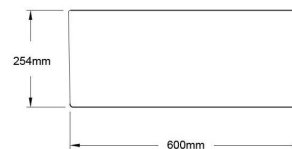

### Specifications

- Material: Fine Fireclay
- Finish: White Gloss
- Waste Outlet Included: 90x50mm Basket Waste
- Mounting options: Butler (front showing), Counter Top, Under Counter (framework required)
- Capacity: 51L