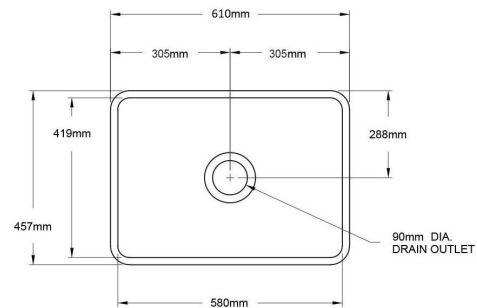

### Specifications

- Material: Fine Fireclay
- Finish: White Gloss
- Waste Outlet Included: 90x50mm Basket Waste
- Mounting options: Butler (front showing), Counter Top, Under Counter (framework required)
- Capacity: 51L

### Product Options

NO60FS-R: Novi 61 x 46 Fine Fireclay Butler Sink

NO60SSG..: Novi 61 x 46 Stainless Steel Grid