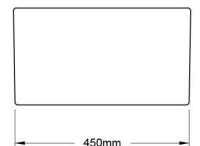

### Specifications

- Material: Fine Fireclay
- Finish: White Gloss
- Waste Outlet Included: 90x50mm Basket Waste
- Mounting options: Butler (front showing), Counter Top, Under Counter (framework required)
- Capacity: 51L