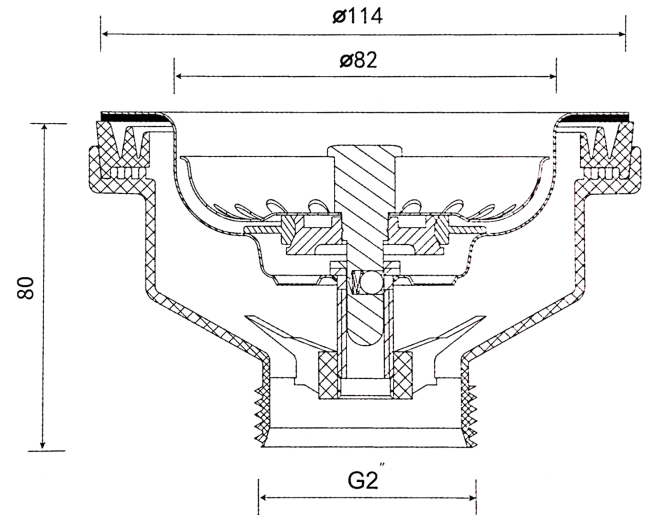

## 90 x 50mm Matte Black Basket Waste & Long Thread (for ceramic sinks)

Code: 90BW-MB

### Specifications

- Material: Stainless Steel top & ABS plastic base
- Finish: Electroplated matte black and nano sprayed to prevent scratches
- Includes extended 70mm thread for thick ceramic sinks