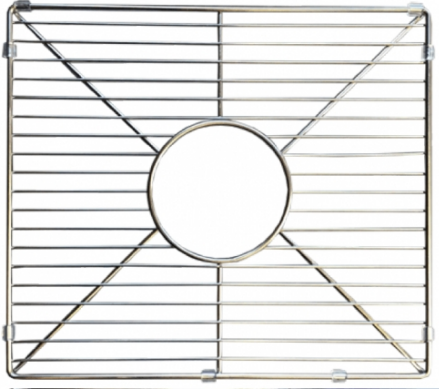

**TURNER
HASTINGS**
EUROPEAN DESIGN

1300 00 BATH
1300 00 2284

info@turnerhastings.com.au

turnerhastings.com.au

Patri 100 Protective Stainless Steel Grid

Code: PA100SSG

Specifications

- Material: Stainless Steel
- Easy to clean, dishwasher safe.
- Fits the Patri 100 fine fireclay sink PA100FS
- Overall size 420 x 375mm