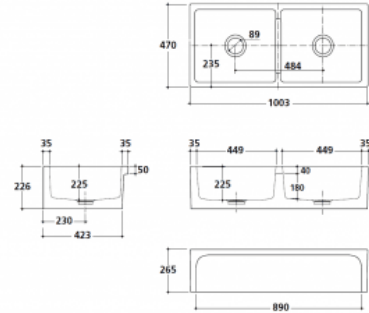

## **Patri Original 100 x 47 Fine Fireclay Double Bowl Butler Sink**

**Code: PA100FS-F**