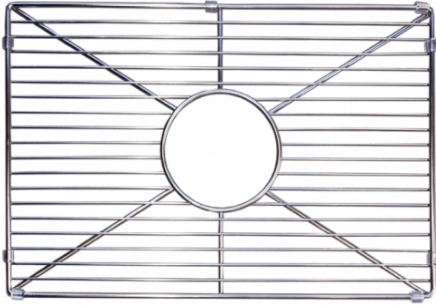

**TURNER
HASTINGS**
EUROPEAN DESIGN

1300 00 BATH
1300 00 2284

info@turnerhastings.com.au

turnerhastings.com.au

Patri 60 Protective Stainless Steel Grid

Code: PA60SSG

Specifications

- Material: Stainless Steel
- Easy to clean, dishwasher safe.
- Fits the Patri 60 fine fireclay sink PA60FS
- Overall size 505 x 340mm