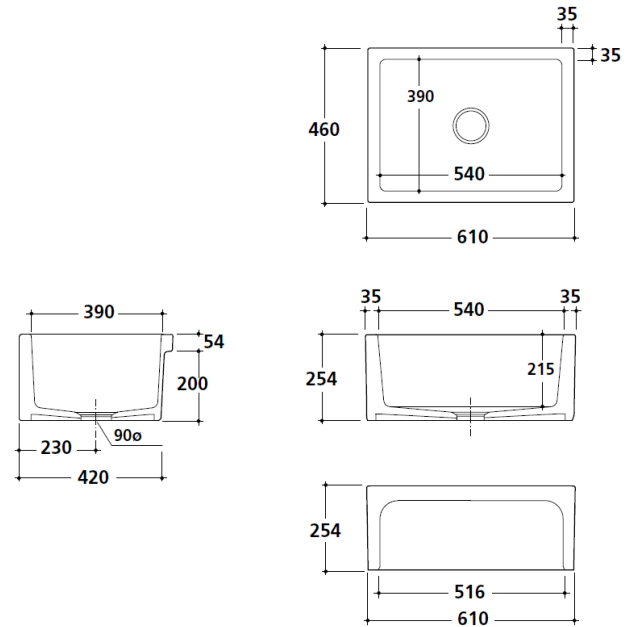

## Patri Original 60 x 46 Fine Fireclay Single Bowl Butler Sink

Code: PA60FS-F

### Product Options

PA60FS-F: Patri 60 x 46 Fine Fireclay Single Bowl Butler Sink

PA60SSG.: Patri 60 Stainless Steel Grid