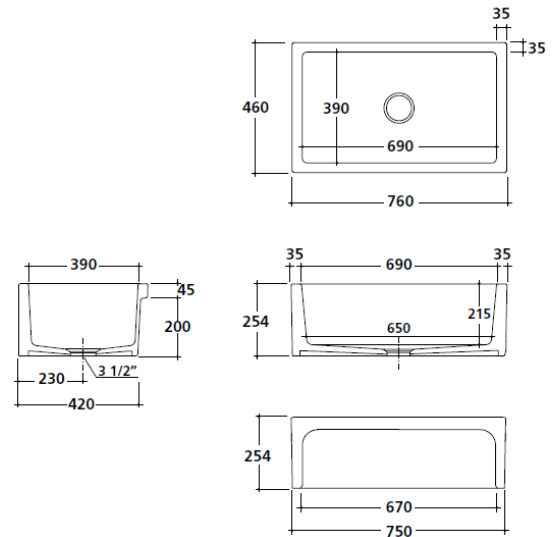

**TURNER
HASTINGS**
EUROPEAN DESIGN

1300 00 BATH
1300 00 2284

info@turnerhastings.com.au
turnerhastings.com.au

Patri Original 75 x 46 Fine Fireclay Single Bowl Butler Sink

Code: PA75FS-F

Specifications

- Designed & Handcrafted in Italy
- Manufactured from fine fireclay
- Nano glaze for ease of cleaning
- 35mm thickness walls for ultimate durability
- Basket waste included
- 30 Years Warranty

Product Options

PA75FS-F: Patri 75 x 46 Fine Fireclay Single Bowl Butler Sink

PA75SSG.: Patri 75 Stainless Steel Grid