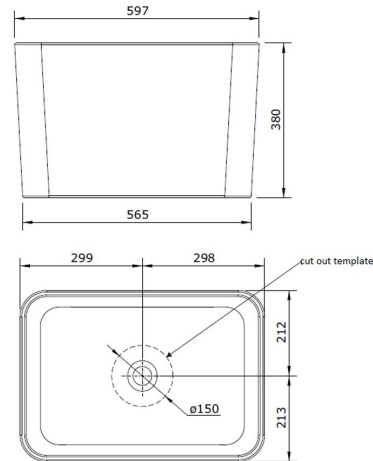

**TURNER
HASTINGS**
EUROPEAN DESIGN

1300 00 BATH
1300 00 2284

info@turnerhastings.com.au

turnerhastings.com.au

Tribo 60 X 42 Fine Fireclay Sink

Code: 109900

Specifications

- Double-glazed ceramic fine fireclay sink
- Made in Europe
- Glazed on all four sides
- 40mm plug and waste included
- No tap hole only
- Mounting options - counter top or under counter
- Timber tray not included - inquire for details
- Capacity: 58L