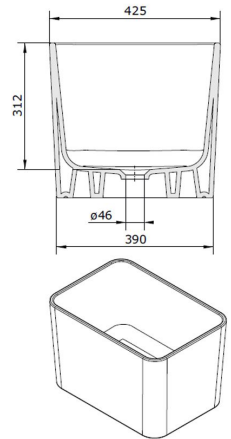

**TURNER
HASTINGS**
EUROPEAN DESIGN

1300 00 BATH
1300 00 2284

info@turnerhastings.com.au

turnerhastings.com.au

Tribo 60 X 42 Fine Fireclay Sink

Code: 109900

Specifications

- Double-glazed ceramic fine fireclay sink
- Made in Europe
- Glazed on all four sides
- 40mm plug and waste included
- No tap hole only
- Mounting options - counter top or under counter
- Timber tray not included - inquire for details
- Capacity: 58L