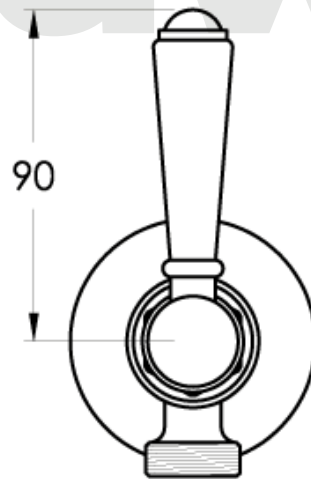

Brodware

Ⓐ Approximate distance

WINSLOW

1.8144.00.4.XX

XX Indicates finish
 Manufacturing engineers of quality commercial and residential fittings
 Dimensions subjects to change without notice. All dimensions are approximate
 Copyright © Brodware Industries 2013. www.brodware.com.au